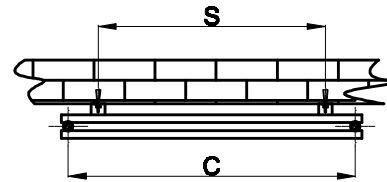

NVHD

NWHS

front view

side view

back view

top view

supplied installation accessories

X4

X4

- Vertical Mounting
- Optional Ral Color Selection
- Max Operational Pressure:6Bar
- Inlet/Outlet:1/2"Female Pipe Thread
- All Dimensions are in mm

product name	product code	Height	width	Thickness	Plumbing axes center to center	Wall to Pipe cent	Wall Distance	Tube Quantity	empty weight
		H	W	D	C	-	-	-	
		mm	mm	mm	mm	mm	mm	-	kg
RND-NVH210D	RND-NVH210D	295	1000	78	955	63	103	10	16.4
RND-NVH212D	RND-NVH212D	295	1200	78	1155	63	103	10	19.7
RND-NVH214D	RND-NVH214D	295	1400	78	1355	63	103	10	23.0
RND-NVH506D	RND-NVH506D	590	600	78	555	63	103	20	21.4
RND-NVH508D	RND-NVH508D	590	800	78	755	63	103	20	28.5
RND-NVH510D	RND-NVH510D	590	1000	78	955	63	103	20	35.8
RND-NVH512D	RND-NVH512D	590	1200	78	1155	63	103	20	42.5

supplied installation accessories

	X4
	X4
	X4
	X4

-Vertical Mounting
-Optional Ral Color Selection
-Max Operational Pressure:6Bar
-Inlet/Outlet:1/2"Female Pipe Thread
-All Dimensions are in mm

product name	product code	Height	width	Thickness	Piumbing axes center to center	Wall to Pipe cent	Wall Distance	Tube Quantity	empty weight
		H	W	D	C	-	-	-	-
		mm	mm	mm	mm	mm	mm	-	kg
RND-NVH210S	RND-NVH210S	295	1000	56	955	67	107	5	8.3
RND-NVH212S	RND-NVH212S	295	1200	56	1155	67	107	5	10.0
RND-NVH214S	RND-NVH214S	295	1400	56	1355	67	107	5	11.8
RND-NVH506S	RND-NVH506S	590	600	56	555	67	107	10	13.0
RND-NVH508S	RND-NVH508S	590	800	56	755	67	107	10	17.3
RND-NVH510S	RND-NVH510S	590	1000	56	955	67	107	10	21.6
RND-NVH512S	RND-NVH512S	590	1200	56	1155	67	107	10	25.9