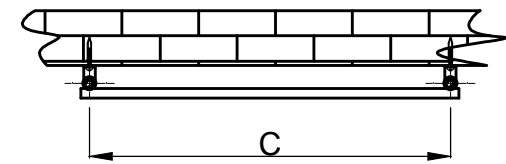

X4

- Vertical Mounting
- Optional Ral Color Selection
- Max Operational Pressure:6Bar
- Inlet/Outlet:1/2"Female Pipe Thread
- All Dimensions are in mm

product name	product code	Height	width	Thickness	Plumbing axes center to center	Wall to Pipe cent	Wall Distance	Tube Quantity	empty weight
		H	W	D	C	-	-	-	
		mm	mm	mm	mm	mm	mm	-	kg
RND-NVH210D	RND-NVH210D	295	1000	78	955	63	103	10	16.4
RND-NVH212D	RND-NVH212D	295	1200	78	1155	63	103	10	19.7
RND-NVH214D	RND-NVH214D	295	1400	78	1355	63	103	10	23.0
RND-NVH506D	RND-NVH506D	590	600	78	555	63	103	20	21.4
RND-NVH508D	RND-NVH508D	590	800	78	755	63	103	20	28.5
RND-NVH510D	RND-NVH510D	590	1000	78	955	63	103	20	35.8
RND-NVH512D	RND-NVH512D	590	1200	78	1155	63	103	20	42.5

www.reinadesign.co.uk

info@atayglobal.com

Tel:+441787238540

NVHS

front view

side view

back view

top view

supplied installation accessories

	X4
	X4
	X4
	X4

-Vertical Mounting
-Optional Ral Color Selection
-Max Operational Pressure:6Bar
-Inlet/Outlet:1/2"Female Pipe Thread
-All Dimensions are in mm

product name	product code	Height	width	Thickness	Piumbing axes center to center	Wall to Pipe cent	Wall Distance	Tube Quantity	empty weight
		H	W	D	C	-	-	-	-
		mm	mm	mm	mm	mm	mm	-	kg
RND-NVH210S	RND-NVH210S	295	1000	56	955	67	107	5	8.3
RND-NVH212S	RND-NVH212S	295	1200	56	1155	67	107	5	10.0
RND-NVH214S	RND-NVH214S	295	1400	56	1355	67	107	5	11.8
RND-NVH506S	RND-NVH506S	590	600	56	555	67	107	10	13.0
RND-NVH508S	RND-NVH508S	590	800	56	755	67	107	10	17.3
RND-NVH510S	RND-NVH510S	590	1000	56	955	67	107	10	21.6
RND-NVH512S	RND-NVH512S	590	1200	56	1155	67	107	10	25.9