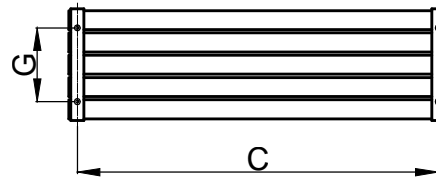

X4

- Vertical Mounting
- Optional Ral Color Selection
- Max Operational Pressure:6Bar
- Inlet/Outlet:1/2"Female Pipe Thread
- All Dimensions are in mm

product name	product code	Height	width	Thickness	Plumbing axes center to center	Wall to Pipe cent	Wall Distance	Tube Quantity	empty weight
		H	W	D	C	-	-	-	
		mm	mm	mm	mm	mm	mm	-	kg
RND-NVH210D	RND-NVH210D	295	1000	78	955	63	103	10	16.4
RND-NVH212D	RND-NVH212D	295	1200	78	1155	63	103	10	19.7
RND-NVH214D	RND-NVH214D	295	1400	78	1355	63	103	10	23.0
RND-NVH506D	RND-NVH506D	590	600	78	555	63	103	20	21.4
RND-NVH508D	RND-NVH508D	590	800	78	755	63	103	20	28.5
RND-NVH510D	RND-NVH510D	590	1000	78	955	63	103	20	35.8
RND-NVH512D	RND-NVH512D	590	1200	78	1155	63	103	20	42.5

www.reinadesign.co.uk

info@atayglobal.com

Tel:+441787238540

NVHS

front view

side view

back view

top view

supplied installation accessories

	X4
	X4
	X4
	X4

-Vertical Mounting
-Optional Ral Color Selection
-Max Operational Pressure:6Bar
-Inlet/Outlet:1/2"Female Pipe Thread
-All Dimensions are in mm

product name	product code	Height	width	Thickness	Piumbing axes center to center	Wall to Pipe cent	Wall Distance	Tube Quantity	empty weight
		H	W	D	C	-	-	-	-
		mm	mm	mm	mm	mm	mm	-	kg
RND-NVH210S	RND-NVH210S	295	1000	56	955	67	107	5	8.3
RND-NVH212S	RND-NVH212S	295	1200	56	1155	67	107	5	10.0
RND-NVH214S	RND-NVH214S	295	1400	56	1355	67	107	5	11.8
RND-NVH506S	RND-NVH506S	590	600	56	555	67	107	10	13.0
RND-NVH508S	RND-NVH508S	590	800	56	755	67	107	10	17.3
RND-NVH510S	RND-NVH510S	590	1000	56	955	67	107	10	21.6
RND-NVH512S	RND-NVH512S	590	1200	56	1155	67	107	10	25.9