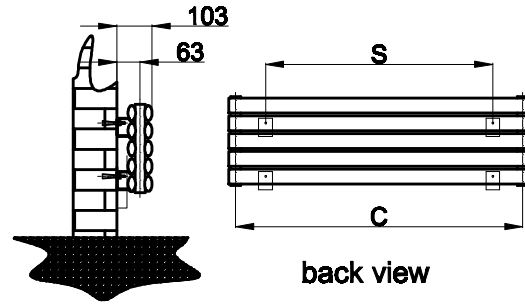

NVHD

NWHS

front view

side view

back view

top view

supplied installation accessories

X4

X4

- Vertical Mounting
- Optional Ral Color Selection
- Max Operational Pressure:6Bar
- Inlet/Outlet:1/2"Female Pipe Thread
- All Dimensions are in mm

product name	product code	Height	width	Thickness	Plumbing axes center to center	Wall to Pipe cent	Wall Distance	Tube Quantity	empty weight
		H	W	D	C	-	-	-	
		mm	mm	mm	mm	mm	mm	-	kg
RND-NVH210D	RND-NVH210D	295	1000	78	955	63	103	10	16.4
RND-NVH212D	RND-NVH212D	295	1200	78	1155	63	103	10	19.7
RND-NVH214D	RND-NVH214D	295	1400	78	1355	63	103	10	23.0
RND-NVH506D	RND-NVH506D	590	600	78	555	63	103	20	21.4
RND-NVH508D	RND-NVH508D	590	800	78	755	63	103	20	28.5
RND-NVH510D	RND-NVH510D	590	1000	78	955	63	103	20	35.8
RND-NVH512D	RND-NVH512D	590	1200	78	1155	63	103	20	42.5

supplied installation accessories

	X4
	X4
	X4
	X4

-Vertical Mounting
-Optional Ral Color Selection
-Max Operational Pressure:6Bar
-Inlet/Outlet:1/2"Female Pipe Thread
-All Dimensions are in mm

product name	product code	Height	width	Thickness	Piumbing axes center to center	Wall to Pipe cent	Wall Distance	Tube Quantity	empty weight
		H	W	D	C	-	-	-	-
		mm	mm	mm	mm	mm	mm	-	kg
RND-NVH210S	RND-NVH210S	295	1000	56	955	67	107	5	8.3
RND-NVH212S	RND-NVH212S	295	1200	56	1155	67	107	5	10.0
RND-NVH214S	RND-NVH214S	295	1400	56	1355	67	107	5	11.8
RND-NVH506S	RND-NVH506S	590	600	56	555	67	107	10	13.0
RND-NVH508S	RND-NVH508S	590	800	56	755	67	107	10	17.3
RND-NVH510S	RND-NVH510S	590	1000	56	955	67	107	10	21.6
RND-NVH512S	RND-NVH512S	590	1200	56	1155	67	107	10	25.9