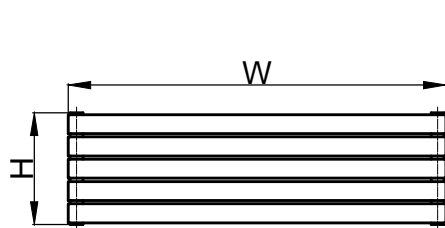

NVHS

front view