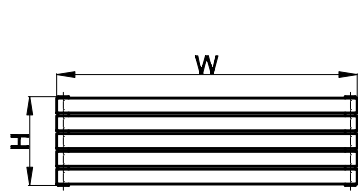

NVHD

NWHS

front view

side view

back view

top view

supplied installation accessories

X4

X4

- Vertical Mounting
- Optional Ral Color Selection
- Max Operational Pressure:6Bar
- Inlet/Outlet:1/2"Female Pipe Thread
- All Dimensions are in mm

product name	product code	Height	width	Thickness	Plumbing axes center to center	Wall to Pipe cent	Wall Distance	Tube Quantity	empty weight
		H	W	D	C	-	-	-	
		mm	mm	mm	mm	mm	mm	-	kg
RND-NVH210D	RND-NVH210D	295	1000	78	955	63	103	10	16.4
RND-NVH212D	RND-NVH212D	295	1200	78	1155	63	103	10	19.7
RND-NVH214D	RND-NVH214D	295	1400	78	1355	63	103	10	23.0
RND-NVH506D	RND-NVH506D	590	600	78	555	63	103	20	21.4
RND-NVH508D	RND-NVH508D	590	800	78	755	63	103	20	28.5
RND-NVH510D	RND-NVH510D	590	1000	78	955	63	103	20	35.8
RND-NVH512D	RND-NVH512D	590	1200	78	1155	63	103	20	42.5

supplied installation accessories

	X4
	X4
	X4
	X4

-Vertical Mounting
-Optional Ral Color Selection
-Max Operational Pressure:6Bar
-Inlet/Outlet:1/2"Female Pipe Thread
-All Dimensions are in mm

product name	product code	Height	width	Thickness	Piumbing axes center to center	Wall to Pipe cent	Wall Distance	Tube Quantity	empty weight
		H	W	D	C	-	-	-	-
		mm	mm	mm	mm	mm	mm	-	kg
RND-NVH210S	RND-NVH210S	295	1000	56	955	67	107	5	8.3
RND-NVH212S	RND-NVH212S	295	1200	56	1155	67	107	5	10.0
RND-NVH214S	RND-NVH214S	295	1400	56	1355	67	107	5	11.8
RND-NVH506S	RND-NVH506S	590	600	56	555	67	107	10	13.0
RND-NVH508S	RND-NVH508S	590	800	56	755	67	107	10	17.3
RND-NVH510S	RND-NVH510S	590	1000	56	955	67	107	10	21.6
RND-NVH512S	RND-NVH512S	590	1200	56	1155	67	107	10	25.9