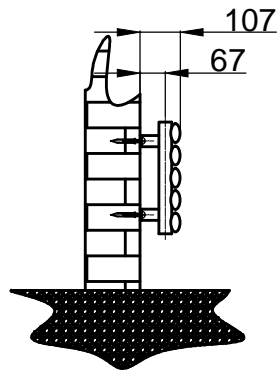

NVHD

NWHS

front view

side view

back view

top view

supplied installation accessories

X4

X4

- Vertical Mounting
- Optional Ral Color Selection
- Max Operational Pressure:6Bar
- Inlet/Outlet:1/2"Female Pipe Thread
- All Dimensions are in mm

product name	product code	Height	width	Thickness	Plumbing axes center to center	Wall to Pipe cent	Wall Distance	Tube Quantity	empty weight
		H	W	D	C	-	-	-	
		mm	mm	mm	mm	mm	mm	-	kg
RND-NVH210D	RND-NVH210D	295	1000	78	955	63	103	10	16.4
RND-NVH212D	RND-NVH212D	295	1200	78	1155	63	103	10	19.7
RND-NVH214D	RND-NVH214D	295	1400	78	1355	63	103	10	23.0
RND-NVH506D	RND-NVH506D	590	600	78	555	63	103	20	21.4
RND-NVH508D	RND-NVH508D	590	800	78	755	63	103	20	28.5
RND-NVH510D	RND-NVH510D	590	1000	78	955	63	103	20	35.8
RND-NVH512D	RND-NVH512D	590	1200	78	1155	63	103	20	42.5

www.reinadesign.co.uk

info@atayglobal.com

Tel:+441787238540

NVHS

front view

side view

back view

top view

supplied installation accessories

	X4
	X4
	X4
	X4

-Vertical Mounting
-Optional Ral Color Selection
-Max Operational Pressure:6Bar
-Inlet/Outlet:1/2"Female Pipe Thread
-All Dimensions are in mm

product name	product code	Height	width	Thickness	Piumbing axes center to center	Wall to Pipe cent	Wall Distance	Tube Quantity	empty weight
		H	W	D	C	-	-	-	-
		mm	mm	mm	mm	mm	mm	-	kg
RND-NVH210S	RND-NVH210S	295	1000	56	955	67	107	5	8.3
RND-NVH212S	RND-NVH212S	295	1200	56	1155	67	107	5	10.0
RND-NVH214S	RND-NVH214S	295	1400	56	1355	67	107	5	11.8
RND-NVH506S	RND-NVH506S	590	600	56	555	67	107	10	13.0
RND-NVH508S	RND-NVH508S	590	800	56	755	67	107	10	17.3
RND-NVH510S	RND-NVH510S	590	1000	56	955	67	107	10	21.6
RND-NVH512S	RND-NVH512S	590	1200	56	1155	67	107	10	25.9