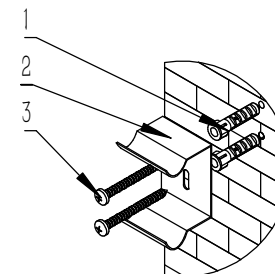

## SUPPLIED INSTALLATION ACCESSORIES

BLANKING PLUG 1PCS

WALL PLUG

POLOSHING CLOTH (Brush) 1PCS

AIR VENT 1PCS

SCREW

BRACKET

- Vertical Mounting
- Optional 304 QUALITY STAINLESS STEEL RADIATOR (ARTENA/ D-906 P+B:ARTENA RADIATOR)
- POLISHED
- MAX Operational Pressure:10Bar
- Inlet/Outlet:1/2"Female Pipe Thread
- All Dimensions are in mm

Product Name	Product Cude	Height	Width	Thick Ness	Plumbing Axes Center to Center	Hanger Axes Horizontal	Hanger To Bottom of the Product	Hanger Axes Vertical	Water Volume	Empty Weight	Thermal Output
		H	W	D	C	S	F	G	-	-	Wat-Btu/hr( $\Delta 50^\circ$ )
		mm	mm	mm	mm	mm	mm	mm	mm	L	kg
RNS-AT904PD/BD	ARTENA/D-904 P+B	590	400	80	355	270	501.5	472	7.9	8.0	521-1777
RNS-AT906PD/BD	ARTENA/D-906 P+B	590	600	80	555	470	501.5	472	11.4	11.4	751-2560
RNS-AT908PD/BD	ARTENA/D-908 P+B	590	800	80	755	670	501.5	472	14.9	14.8	980-3340
RNS-AT910PD/BD	ARTENA/D-910 P+B	590	1000	80	955	870	501.5	472	17.9	18.2	1210-4120
RNS-AT912PD/BD	ARTENA/D-912 P+B	590	1200	80	1155	1070	501.5	472	21.8	21.6	1439-4900