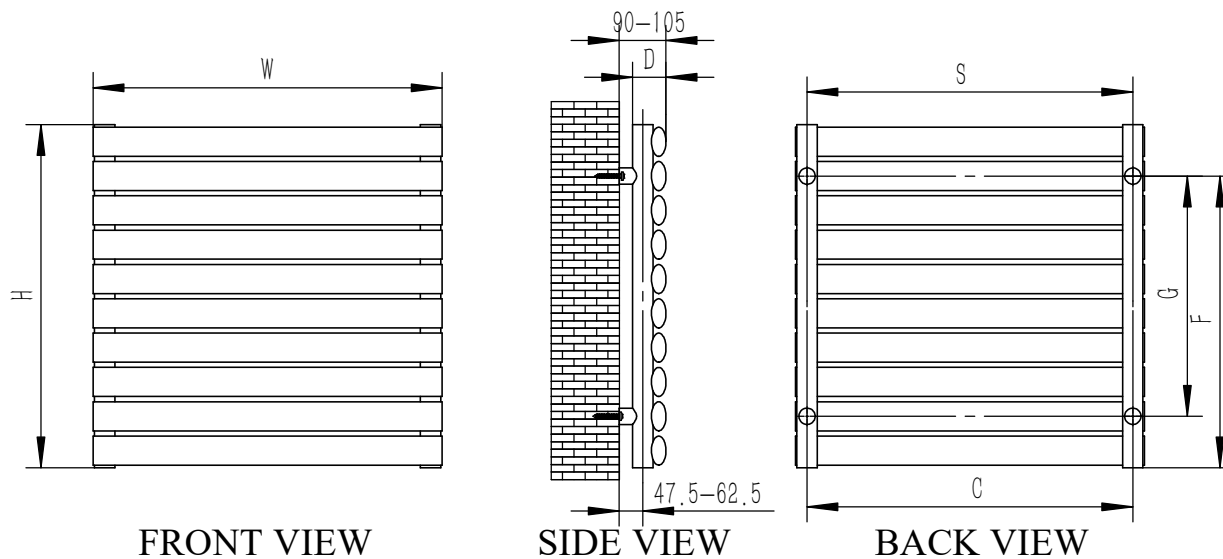

ARTENA

SUPPLIED INSTALLATION ACCESSORIES

- -Vertical Mounting
- -Optional 304 QUALITY STAINLESS STEEL RADIATOR (RNS-AT906P/B:ARTENA RADIATOR)
- -POLISHED
- -MAX Operational Pressure:10Bar
- -Inlet/Outlet:1/2"Female Pipe Thread
- -All Dimensions are in mm

Product Name	Product Cude	Height	Width	Thick Ness	Plumbing Axes Center to Center	Hanger Axes Horizontal	Hanger To Bottom of the Product	Hanger Axes Vertical	Water Volume	Empty Weight	Thermal Output
		H mm	W mm	D mm	C mm	S mm	F mm	G mm	- L	- kg	Wat-Btu/hr($\Delta 50^\circ$)
RNS-AT904P/B	ARTENA/S-904 P+B	590	400	58	355	270	501.5	472	4.5	4.5	292-996
RNS-AT906P/B	ARTENA/S-906 P+B	590	600	58	555	470	501.5	472	6.2	6.2	407-1388
RNS-AT908P/B	ARTENA/S-908 P+B	590	800	58	755	670	501.5	472	7.9	7.9	521-1777
RNS-AT910P/B	ARTENA/S-910 P+B	590	1000	58	955	870	501.5	472	9.6	9.6	636-2170
RNS-AT912P/B	ARTENA/S-912 P+B	590	1200	58	1155	1070	501.5	472	11.3	11.3	750-2550