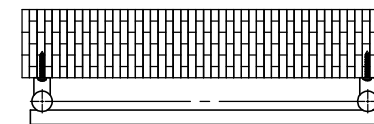

ARTENA

TOP VIEW