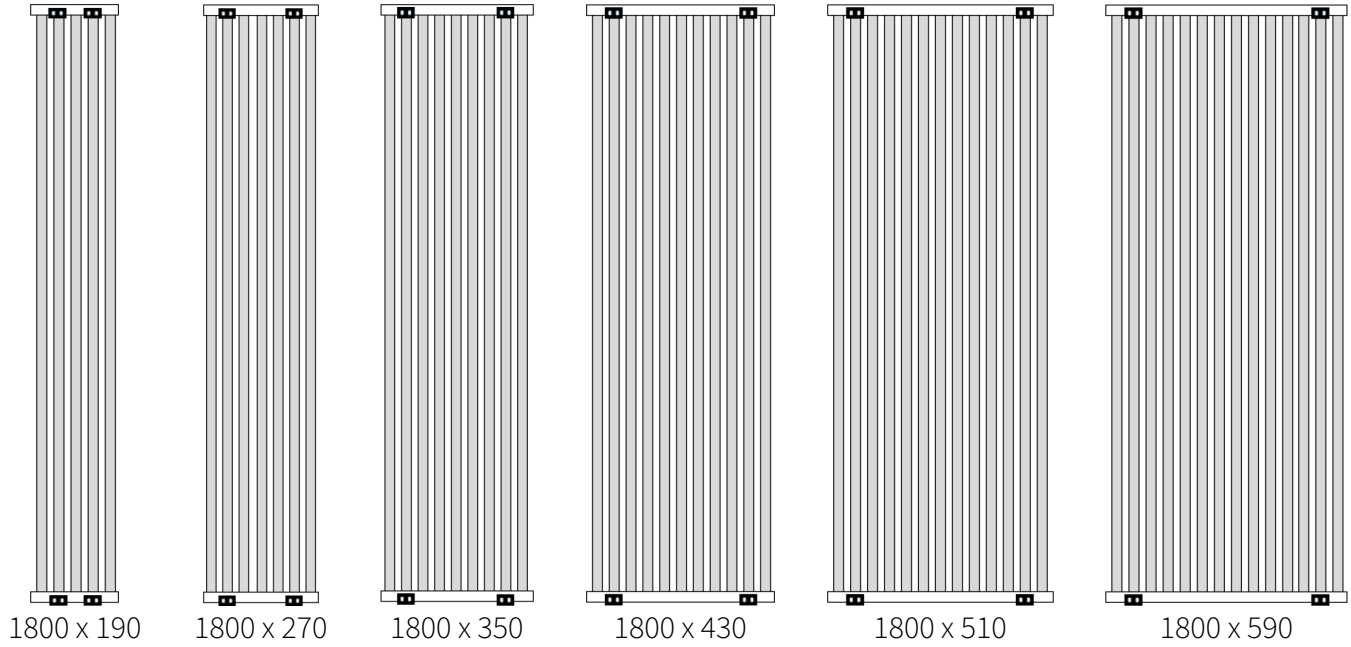

ALBANO

Aluminium Radiator

REINA

DESIGNER RADIATOR

5 Years Guarantee

Material: Aluminium

The Albano Vertical Radiator, featuring a sophisticated timeless column design, is crafted from premium aluminum to deliver excellent heat output and energy efficiency. Available in a variety of sizes, it is designed to meet the needs of any space effortlessly. With its striking height of 1800mm and widths ranging from 190mm to 590mm, the Albano seamlessly blends versatility with modern style, making it an ideal choice for contemporary interiors.

Available Sizes

Available Colours

Dimensions & Technical Data

Height (mm)	Width (mm)	Pipe Centres (mm)	Wall to Pipe Centres (mm)	Wall Distance (mm)	Dry Weight	No. Bars	Fuel Type
1800	190	190	50	105	-	5	C
1800	270	270	50	105	-	7	C
1800	350	350	50	105	-	9	C
1800	430	430	50	105	-	11	C
1800	510	510	50	105	-	13	C
1800	590	590	50	105	-	15	C