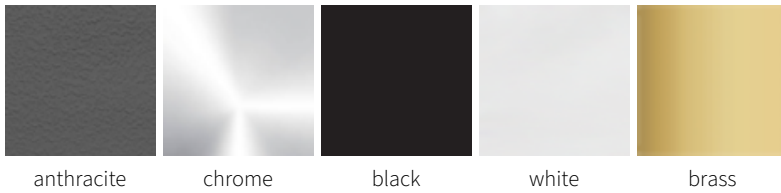

130MM PIPE SLEEVE KIT

Available Sizes

Available Colours