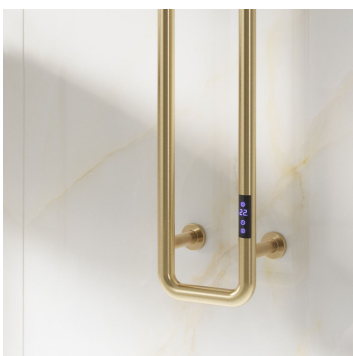

PELMO

Stainless Steel Towel Rail

REINA
DESIGNER RADIATOR

brushed brass

brushed gun
metal

matt black

polished
stainless steel

REINA
DESIGNER RADIATOR

PELMO

Stainless Steel Towel Rail

REINA
DESIGNER RADIATOR

2 Years Guarantee

Material: Stainless Steel

The Pelmo Electric Radiator is a striking choice for any interior, combining sleek sophistication with contemporary elegance. Its innovative design makes a bold statement, unlike any traditional radiator. Expertly crafted from premium-quality stainless steel, it delivers outstanding heat output with exceptional efficiency. With compact dimensions of 1500mm in height and just 200mm in width, this radiator is ideal for narrow spaces, providing both style and functionality.

PELMO

Stainless Steel Towel Rail

REINA
DESIGNER RADIATOR

Available Sizes

1500 x 200

Available Colours

brushed brass

brushed gun
metal