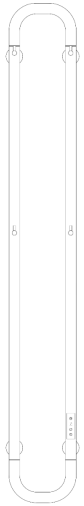

PELMO

Stainless Steel Towel Rail

REINA
DESIGNER RADIATOR

brushed brass

brushed gun
metal

matt black

polished
stainless steel

REINA
DESIGNER RADIATOR

PELMO

Stainless Steel Towel Rail

REINA
DESIGNER RADIATOR

2 Years Guarantee

Material: Stainless Steel

The Pelmo Electric Radiator is a striking choice for any interior, combining sleek sophistication with contemporary elegance. Its innovative design makes a bold statement, unlike any traditional radiator. Expertly crafted from premium-quality stainless steel, it delivers outstanding heat output with exceptional efficiency. With compact dimensions of 1500mm in height and just 200mm in width, this radiator is ideal for narrow spaces, providing both style and functionality.

PELMO

Stainless Steel Towel Rail

REINA
DESIGNER RADIATOR

Available Sizes

1500 x 200

Available Colours

brushed brass

brushed gun
metal

matt black

polished
stainless steel

PELMO

Stainless Steel Towel Rail

REINA
DESIGNER RADIATOR

Dimensions & Technical Data

Height (mm)	Width (mm)	Wall Distance (mm)	Dry Weight	No. Bars	Fuel Type
1500	200	145	-		E