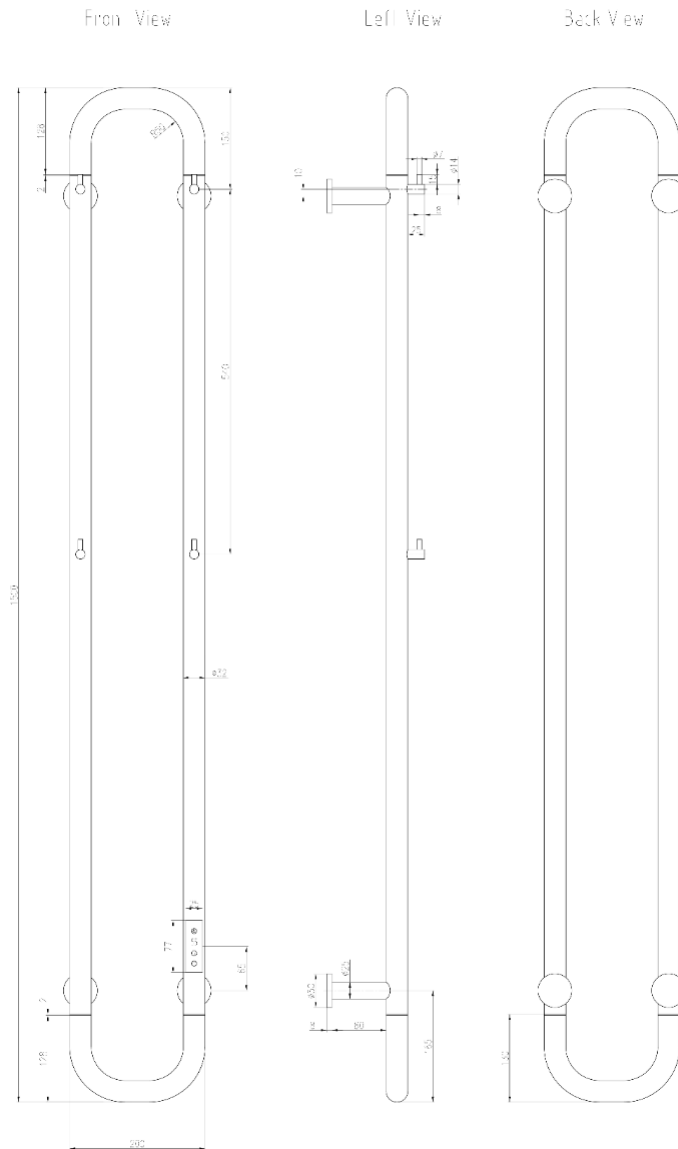

matt black

polished
stainless steel

PELMO

Stainless Steel Towel Rail

REINA
DESIGNER RADIATOR

Dimensions & Technical Data

Height (mm)	Width (mm)	Wall Distance (mm)	Dry Weight	No. Bars	Fuel Type
1500	200	145	-		E

C: Central Heating / E: Electric / D: Dual Fuel

PELMO

Stainless Steel Towel Rail

REINA
DESIGNER RADIATOR

1500mm HEIGHT x 200mm WIDTH

PELMO

Stainless Steel Towel Rail

REINA
DESIGNER RADIATOR

Electric Heat Outputs

Model/SKU	Height (mm)	Width (mm)	Colour	Watts
EPLOB	1500	200	● Brushed Brass	95W
EPLOG	1500	200	● Brushed Gun Metal	95W
EPLOK	1500	200	● Matt Black	95W
EPLOC	1500	200	● Polished Stainless Steel	95W