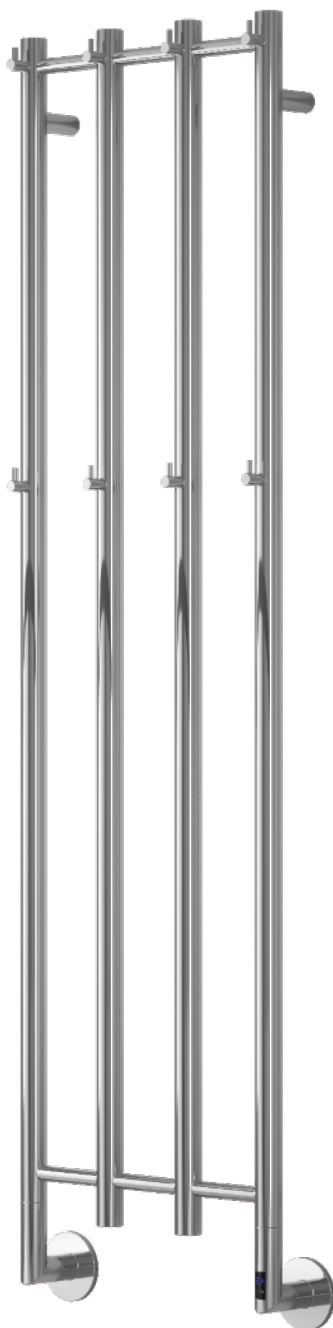

SOLARA

Stainless Steel Towel Radiator

REINA
DESIGNER RADIATOR

brushed brass

gun metal

matt black

polished
stainless steel

REINA
DESIGNER RADIATOR

SOLARA

Stainless Steel Towel Radiator

REINA
DESIGNER RADIATOR

2 Years Guarantee

Material: Stainless Steel

The Solara Electric Radiator is a stunning statement piece, featuring a unique vertical design that combines modern style with functionality. Its carefully crafted bars are perfect for hanging multiple towels, making it both practical and eye-catching. Made from premium stainless steel, the Solara delivers exceptional heat output and operates with simple on/off technology. Measuring 1500mm high and 400mm wide, it's perfectly sized to fit bathrooms or ensembles of all shapes and styles.

SOLARA

Stainless Steel Towel Radiator

REINA
DESIGNER RADIATOR

Available Sizes

1500 x 400

Available Colours

brushed brass

gun metal

matt black

polished
stainless steel

SOLARA

Stainless Steel Towel Radiator

REINA
DESIGNER RADIATOR

Dimensions & Technical Data

Height (mm)	Width (mm)	Wall Distance (mm)	Dry Weight	No. Bars	Fuel Type
1500	400	110	-	4	E