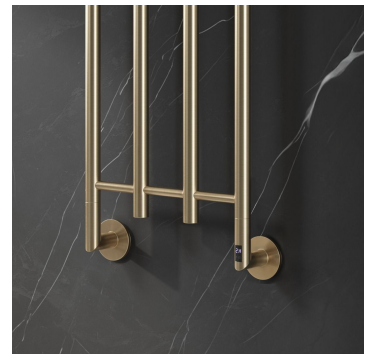

SOLARA

Stainless Steel Towel Radiator

REINA
DESIGNER RADIATOR

brushed brass

gun metal

matt black

polished
stainless steel

REINA
DESIGNER RADIATOR

SOLARA

Stainless Steel Towel Radiator

REINA
DESIGNER RADIATOR

2 Years Guarantee

Material: Stainless Steel

The Solara Electric Radiator is a stunning statement piece, featuring a unique vertical design that combines modern style with functionality. Its carefully crafted bars are perfect for hanging multiple towels, making it both practical and eye-catching. Made from premium stainless steel, the Solara delivers exceptional heat output and operates with simple on/off technology. Measuring 1500mm high and 400mm wide, it's perfectly sized to fit bathrooms or ensembles of all shapes and styles.

SOLARA

Stainless Steel Towel Radiator

REINA
DESIGNER RADIATOR

Available Sizes

1500 x 400

Available Colours

brushed brass

gun metal