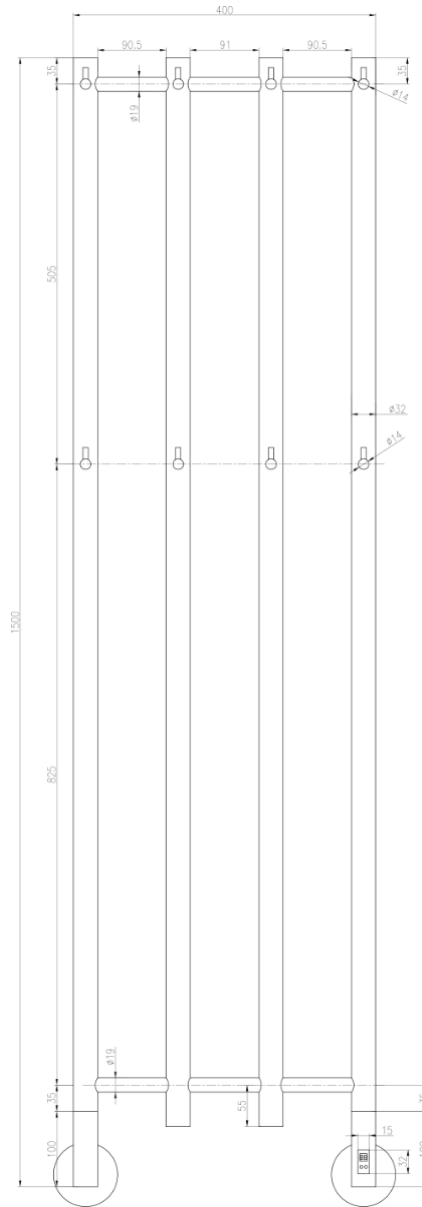

matt black

polished
stainless steel

SOLARA

Stainless Steel Towel Radiator

REINA
DESIGNER RADIATOR

Dimensions & Technical Data

Height (mm)	Width (mm)	Wall Distance (mm)	Dry Weight	No. Bars	Fuel Type
1500	400	110	-	4	E

C: Central Heating / E: Electric / D: Dual Fuel

SOLARA

Stainless Steel Towel Radiator

REINA
DESIGNER RADIATOR

1500mm HEIGHT x 400mm WIDTH

SOLARA

Stainless Steel Towel Radiator

REINA
DESIGNER RADIATOR

Electric Heat Outputs

Model/SKU	Height (mm)	Width (mm)	Colour	Watts
ESLRB	1500	400	● Brushed Brass	130W
ESLRG	1500	400	● Gun Metal	130W
ESLRK	1500	400	● Matt Black	145W
ESLRC	1500	400	● Polished Stainless Steel	130W