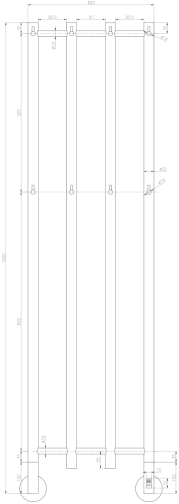

SOLARA

Stainless Steel Towel Radiator

REINA
DESIGNER RADIATOR

2 Years Guarantee

Material: Stainless Steel

The Solara Electric Radiator is a stunning statement piece, featuring a unique vertical design that combines modern style with functionality. Its carefully crafted bars are perfect for hanging multiple towels, making it both practical and eye-catching. Made from premium stainless steel, the Solara delivers exceptional heat output and operates with simple on/off technology. Measuring 1500mm high and 400mm wide, it's perfectly sized to fit bathrooms or ensembles of all shapes and styles.

SOLARA

Stainless Steel Towel Radiator

REINA
DESIGNER RADIATOR

Available Sizes

1500 x 400

Available Colours

brushed brass

gun metal

matt black

polished
stainless steel

SOLARA

Stainless Steel Towel Radiator

REINA
DESIGNER RADIATOR

Dimensions & Technical Data

Height (mm)	Width (mm)	Wall Distance (mm)	Dry Weight	No. Bars	Fuel Type
1500	400	110	-	4	E

Electric Heat Outputs

Model/SKU	Height (mm)	Width (mm)	Colour	Watts
ESLRB	1500	400	● Brushed Brass	130W
ESLRG	1500	400	● Gun Metal	130W
ESLRK	1500	400	● Matt Black	145W
ESLRC	1500	400	● Polished Stainless Steel	130W