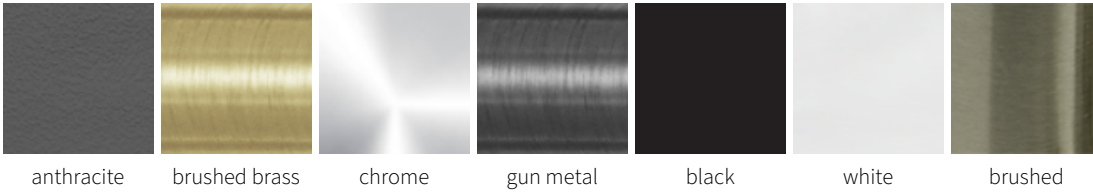

# CROVA CORNER VALVES

anthracite

brushed brass

chrome

gun metal

black

white

brushed

# CROVA CORNER VALVES

**REINA**  
DESIGNER RADIATOR

Guarantee

Material:

# CROVA CORNER VALVES

Available Sizes

Available Colours