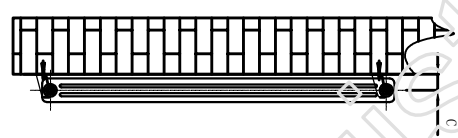

Front View

Side View

Back View

Top View

SUPPLIED INSTALLATION ACCESSORIES

- X4 — X8 ● X2
- X4 ● X1 ● X1

- Vertical Mounting
- Optional Color Selection
- Max Operational Pressure:68ar
- Inlet/Outlet: 1/2"Female Pipe Thread
- All Dimensions are in mm

Product Code	Product Name	pipe number	Height		Width		Thickndss		Plumbing Axes Center To Center	Empty Weight	Water volume	Thermal Output
			H mm	mm	W mm	mm	D mm	C mm				
3/CI184	COLONA 1800X200	4	1800	200	100	100	18.3	6.84	812-2770			
3/CI186	COLONA 1800X290	6	1800	290	100	100	27.5	10.26	1218-4155			
3/CI188	COLONA 1800X380	8	1800	380	100	100	36.6	13.68	1624-5541			