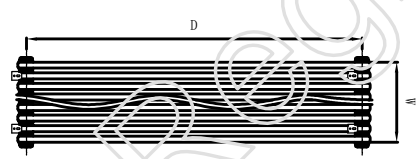

Front View

Side View

Back View

Top View

SUPPLIED INSTALLATION ACCESSORIES

- X4 — X8 ● X2
- X4 ● X1 ● X1

- Vertical Mounting
- Optional Color Selection
- Max Operational Pressure:68ar
- Inlet/Outlet: 1/2"Female Pipe Thread
- All Dimensions are in mm

Product Code	Product Name	pipe number	Height		Width		Thickndss		Plumbing Axes Center To Center	Empty Weight	Water volume	Thermal Output
			H mm	mm	W mm	mm	D mm	C mm				
3/CI184	COLONA 1800X200	4	1800	200	100	100	18.3	6.84	812-2770			
3/CI186	COLONA 1800X290	6	1800	290	100	100	27.5	10.26	1218-4155			
3/CI188	COLONA 1800X380	8	1800	380	100	100	36.6	13.68	1624-5541			