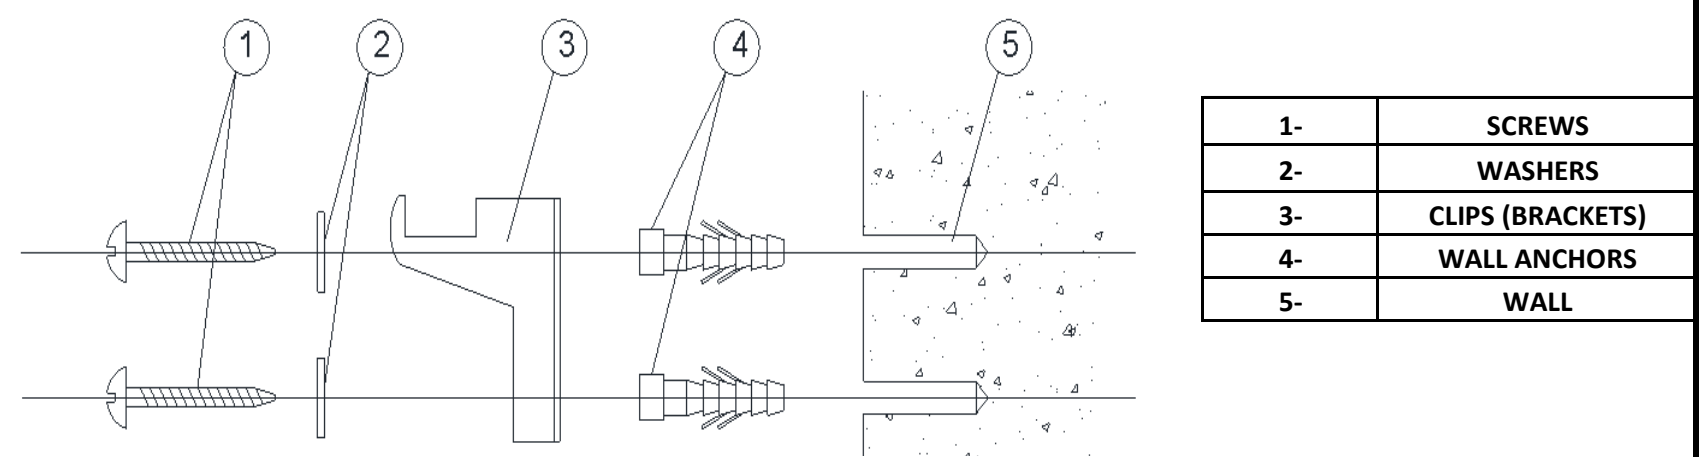

VICARI (SINGLE/DOUBLE) INSTALLATION GUIDE

This product must be fitted only by a fully qualified installer.

DESCRIPTION	DESCRIPTION	ILLUSTRATION
 RADIATOR x 1	Fixings choose the appropriate fixing for the wall material if required PTFE tape Electric drill Masonry drill bit appropriate to the fixings Adjustable spanner Radiator valve hex key	
 TOP - RIGHT CLIPS x 1	Flat head and philips head screw drivers 1 lock shield valve and 1 gate or thermostatic valve	
 TOP - LEFT CLIPS x 1		
 BOTTOM - RIGHT CLIPS x 1	Spirit level END PLUG x 1 FIXING SCREWS x 4 WASHERS x 4	
 BOTTOM - LEFT CLIPS x 1		
 AIR VENT x 1	Measuring tape WALL ANCHORS x 4 GASKETS x 4	

1-	SCREWS
2-	WASHERS
3-	CLIPS (BRACKETS)
4-	WALL ANCHORS
5-	WALL

NAMES	A	B	C	TUBE QTY	DA	DM	DO	H	L
VICARI (SINGLE)	600	400	545	4	25	34	65	480	162
VICARI (SINGLE)	600	600	545	6	25	34	65	480	362
VICARI (SINGLE)	600	800	545	8	25	34	65	480	362
VICARI (SINGLE)	600	1000	545	10	25	34	65	480	562
VICARI (SINGLE)	600	1200	545	12	25	34	65	480	762
VICARI (SINGLE)	600	1400	545	14	25	34	65	480	962
VICARI (SINGLE)	1800	300	1745	3	25	34	65	1680	62
VICARI (SINGLE)	1800	400	1745	4	25	34	65	1680	162
VICARI (SINGLE)	1800	500	1745	5	25	34	65	1680	262
VICARI (DOUBLE)	600	400	545	4	24	55	86	480	162
VICARI (DOUBLE)	600	600	545	6	24	55	86	480	362
VICARI (DOUBLE)	600	800	545	8	24	55	86	480	362
VICARI (DOUBLE)	600	1000	545	10	24	55	86	480	562
VICARI (DOUBLE)	600	1200	545	12	24	55	86	480	762
VICARI (DOUBLE)	600	1400	545	14	24	55	86	480	962
VICARI (DOUBLE)	1800	300	1745	3	24	55	86	1680	62
VICARI (DOUBLE)	1800	400	1745	4	24	55	86	1680	162
VICARI (DOUBLE)	1800	500	1745	5	24	55	86	1680	262