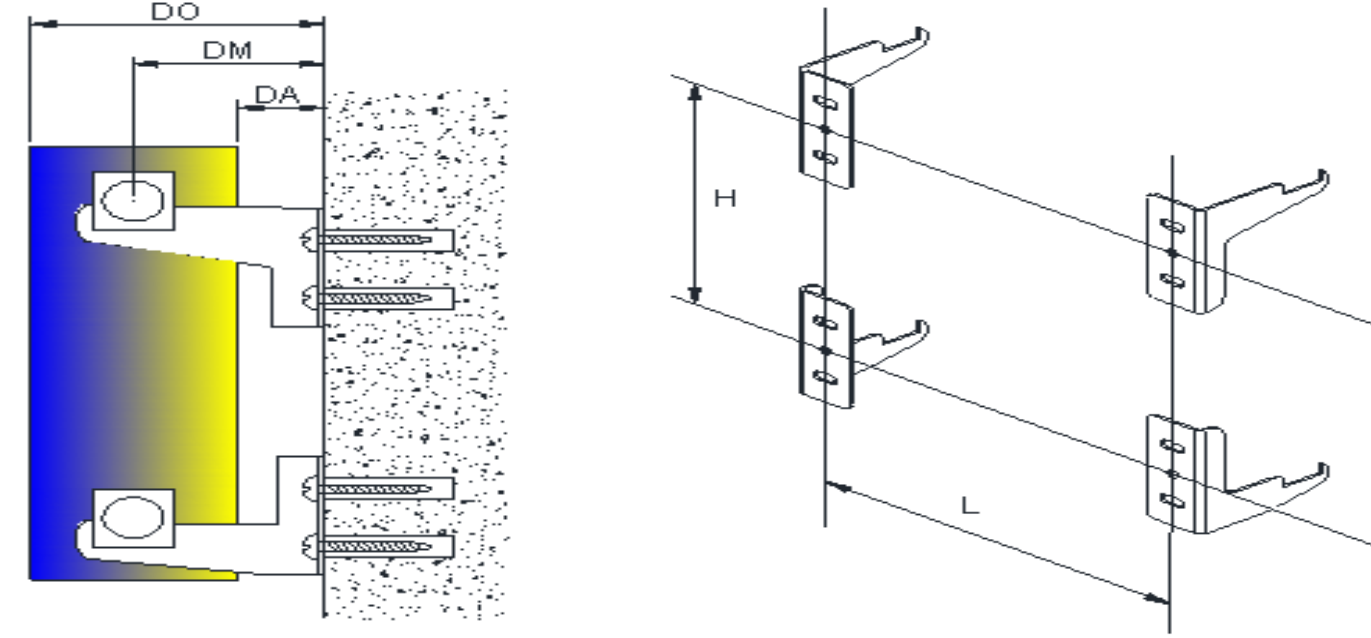

VICARI (SINGLE/DOUBLE) INSTALLATION GUIDE

This product must be fitted only by a fully qualified installer.

DESCRIPTION	DESCRIPTION	ILLUSTRATION
 RADIATOR x 1	Fixings choose the appropriate fixing for the wall material if required PTFE tape Electric drill Masonry drill bit appropriate to the fixings Adjustable spanner Radiator valve hex key	
 TOP - RIGHT CLIPS x 1	Flat head and philips head screw drivers 1 lock shield valve and 1 gate or thermostatic valve	
 TOP - LEFT CLIPS x 1		
 BOTTOM - RIGHT CLIPS x 1	Spirit level END PLUG x 1 FIXING SCREWS x 4 WASHERS x 4	
 BOTTOM - LEFT CLIPS x 1		
 AIR VENT x 1	Measuring tape WALL ANCHORS x 4 GASKETS x 4	

1-	SCREWS
2-	WASHERS
3-	CLIPS (BRACKETS)
4-	WALL ANCHORS
5-	WALL

NAMES	A	B	C	TUBE QTY	DA	DM	DO	H	L
VICARI (SINGLE)	600	400	545	4	25	34	65	480	162
VICARI (SINGLE)	600	600	545	6	25	34	65	480	362
VICARI (SINGLE)	600	800	545	8	25	34	65	480	362
VICARI (SINGLE)	600	1000	545	10	25	34	65	480	562
VICARI (SINGLE)	600	1200	545	12	25	34	65	480	762
VICARI (SINGLE)	600	1400	545	14	25	34	65	480	962
VICARI (SINGLE)	1800	300	1745	3	25	34	65	1680	62
VICARI (SINGLE)	1800	400	1745	4	25	34	65	1680	162
VICARI (SINGLE)	1800	500	1745	5	25	34	65	1680	262
VICARI (DOUBLE)	600	400	545	4	24	55	86	480	162
VICARI (DOUBLE)	600	600	545	6	24	55	86	480	362
VICARI (DOUBLE)	600	800	545	8	24	55	86	480	362
VICARI (DOUBLE)	600	1000	545	10	24	55	86	480	562
VICARI (DOUBLE)	600	1200	545	12	24	55	86	480	762
VICARI (DOUBLE)	600	1400	545	14	24	55	86	480	962
VICARI (DOUBLE)	1800	300	1745	3	24	55	86	1680	62
VICARI (DOUBLE)	1800	400	1745	4	24	55	86	1680	162
VICARI (DOUBLE)	1800	500	1745	5	24	55	86	1680	262