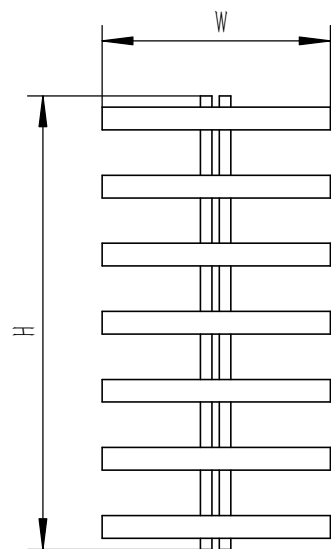

RIESI

FRONT VIEW

SIDE VIEW

BACK VIEW

TOP VIEW

SUPPLIED INSTALLATION ACCESSORIES

BLANKING PLUG 1PCS

INSERT 4PCS

SCREW 4PCS

AIR VENT 1PCS

BRACKET 4PCS

WALL PLUG 4PCS

GRAB SCREW 4PCS

SCREW 4PCS

ALIEN KEYS 1PCS

- Vertical Mounting
- Optional 304 QUALITY STAINLESS STEEL RADIATOR (RNS-RIE612:RIESI RADIATOR)
- POLISHED
- MAX Operational Pressure:10Bar
- Inlet/Outlet:1/2"Female Pipe Thread
- All Dimensions are in mm

Product Name	Product Cude	Height	Width	Thick Ness	Plumbing Axes Center to Center	Hanger Axes Horizontal	Hanger To Bottom of the Product	Hanger Axes Vertical	Water Volume	Empty Weight	Thermal Output
		H	W	D	C	S	F	G	-	-	Wat-Btu/hr($\Delta 50^\circ$)
		mm	mm	mm	mm	mm	mm	mm	mm	L	kg
RIESI	RNS-RIE612	1200	600	64	50	50	1140	1080			