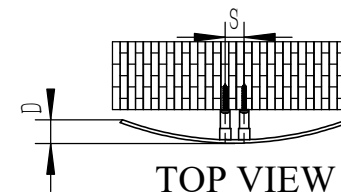

TOP VIEW

SUPPLIED INSTALLATION ACCESSORIES