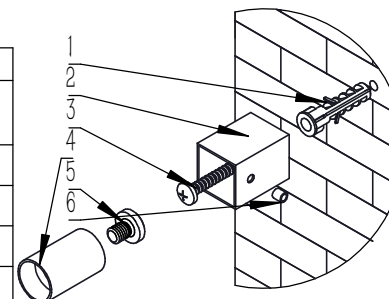

SCREW 4PCS

AIR VENT 1PCS

BRACKET 4PCS

WALL PLUG 4PCS

GRAB SCREW 4PCS

SCREW 4PCS

ALIEN KEYS 1PCS

- Vertical Mounting
- Optional 304 QUALITY STAINLESS STEEL RADIATOR (RNS-RIE612:RIESI RADIATOR)
- POLISHED
- MAX Operational Pressure:10Bar
- Inlet/Outlet:1/2"Female Pipe Thread
- All Dimensions are in mm

Product Name	Product Cude	Height	Width	Thick Ness	Plumbing Axes Center to Center	Hanger Axes Horizontal	Hanger To Bottom of the Product	Hanger Axes Vertical	Water Volume	Empty Weight	Thermal Output
		H	W	D	C	S	F	G	-	-	Wat-Btu/hr($\Delta 50^\circ$)
		mm	mm	mm	mm	mm	mm	mm	mm	L	kg
RIESI	RNS-RIE612	1200	600	64	50	50	1140	1080			