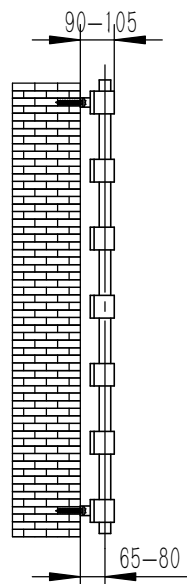

RIESI

FRONT VIEW

SIDE VIEW

BACK VIEW

TOP VIEW

SUPPLIED INSTALLATION ACCESSORIES

BLANKING PLUG 1PCS

INSERT 4PCS

SCREW 4PCS

AIR VENT 1PCS

BRACKET 4PCS

WALL PLUG 4PCS

GRAB SCREW 4PCS

SCREW 4PCS

ALIEN KEYS 1PCS

- Vertical Mounting
- Optional 304 QUALITY STAINLESS STEEL RADIATOR (RNS-RIE612:RIESI RADIATOR)
- POLISHED
- MAX Operational Pressure:10Bar
- Inlet/Outlet:1/2"Female Pipe Thread
- All Dimensions are in mm

Product Name	Product Cude	Height	Width	Thick Ness	Plumbing Axes Center to Center	Hanger Axes Horizontal	Hanger To Bottom of the Product	Hanger Axes Vertical	Water Volume	Empty Weight	Thermal Output
		H	W	D	C	S	F	G	-	-	Wat-Btu/hr($\Delta 50^\circ$)
		mm	mm	mm	mm	mm	mm	mm	mm	L	kg
RIESI	RNS-RIE612	1200	600	64	50	50	1140	1080			