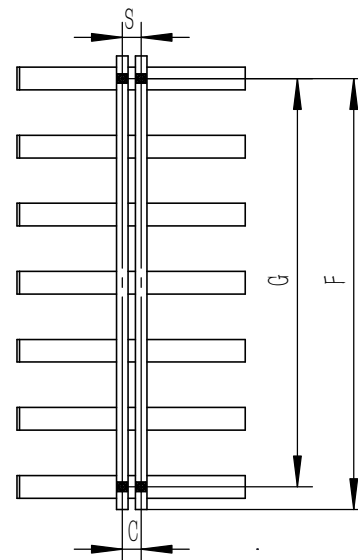

RIESI

FRONT VIEW

SIDE VIEW

BACK VIEW

TOP VIEW

SUPPLIED INSTALLATION ACCESSORIES

BLANKING PLUG 1PCS

INSERT 4PCS

SCREW 4PCS

AIR VENT 1PCS

BRACKET 4PCS

WALL PLUG 4PCS

GRAB SCREW 4PCS

SCREW 4PCS

ALIEN KEYS 1PCS

- Vertical Mounting
- Optional 304 QUALITY STAINLESS STEEL RADIATOR (RNS-RIE612:RIESI RADIATOR)
- POLISHED
- MAX Operational Pressure:10Bar
- Inlet/Outlet:1/2"Female Pipe Thread
- All Dimensions are in mm

Product Name	Product Cude	Height	Width	Thick Ness	Plumbing Axes Center to Center	Hanger Axes Horizontal	Hanger To Bottom of the Product	Hanger Axes Vertical	Water Volume	Empty Weight	Thermal Output
		H	W	D	C	S	F	G	-	-	Wat-Btu/hr($\Delta 50^\circ$)
		mm	mm	mm	mm	mm	mm	mm	mm	L	kg
RIESI	RNS-RIE612	1200	600	64	50	50	1140	1080			