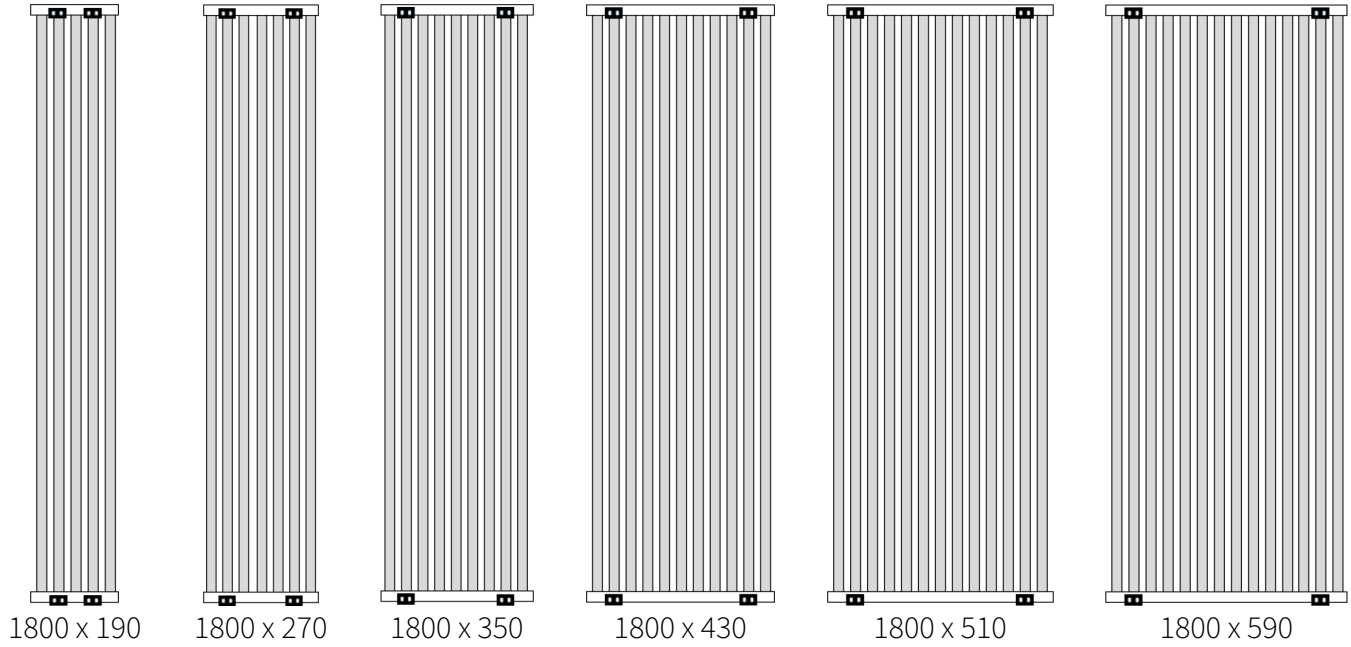

# REINA

DESIGNER RADIATOR

5 Years Guarantee

Material: Aluminium

The Albano Vertical Radiator, featuring a sophisticated timeless column design, is crafted from premium aluminum to deliver excellent heat output and energy efficiency. Available in a variety of sizes, it is designed to meet the needs of any space effortlessly. With its striking height of 1800mm and widths ranging from 190mm to 590mm, the Albano seamlessly blends versatility with modern style, making it an ideal choice for contemporary interiors.

## Available Sizes

## Dimensions & Technical Data

Height (mm)	Width (mm)	Pipe Centres (mm)	Wall to Pipe Centres (mm)	Wall Distance (mm)	Dry Weight	No. Bars	Fuel Type
1800	190	190	50	105	-	5	C
1800	270	270	50	105	-	7	C
1800	350	350	50	105	-	9	C
1800	430	430	50	105	-	11	C
1800	510	510	50	105	-	13	C
1800	590	590	50	105	-	15	C