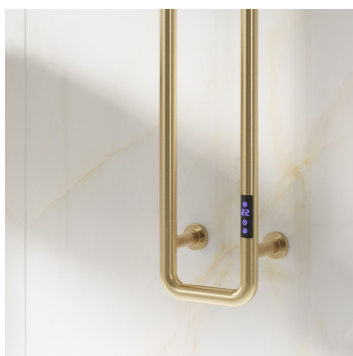

# PELMO

Stainless Steel Towel Rail

**REINA**  
DESIGNER RADIATOR

brushed brass

brushed gun  
metal

matt black

polished  
stainless steel

**REINA**  
DESIGNER RADIATOR

# PELMO

Stainless Steel Towel Rail

**REINA**  
DESIGNER RADIATOR

2 Years Guarantee

Material: Stainless Steel

The Pelmo Electric Radiator is a striking choice for any interior, combining sleek sophistication with contemporary elegance. Its innovative design makes a bold statement, unlike any traditional radiator. Expertly crafted from premium-quality stainless steel, it delivers outstanding heat output with exceptional efficiency. With compact dimensions of 1500mm in height and just 200mm in width, this radiator is ideal for narrow spaces, providing both style and functionality.

# PELMO

Stainless Steel Towel Rail

**REINA**  
DESIGNER RADIATOR