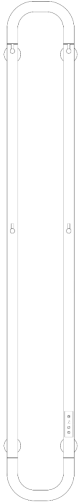

# PELMO

Stainless Steel Towel Rail

**REINA**  
DESIGNER RADIATOR

brushed brass

brushed gun  
metal

matt black

polished  
stainless steel

**REINA**  
DESIGNER RADIATOR

# PELMO

Stainless Steel Towel Rail

**REINA**  
DESIGNER RADIATOR

2 Years Guarantee

Material: Stainless Steel

The Pelmo Electric Radiator is a striking choice for any interior, combining sleek sophistication with contemporary elegance. Its innovative design makes a bold statement, unlike any traditional radiator. Expertly crafted from premium-quality stainless steel, it delivers outstanding heat output with exceptional efficiency. With compact dimensions of 1500mm in height and just 200mm in width, this radiator is ideal for narrow spaces, providing both style and functionality.

# PELMO

Stainless Steel Towel Rail

**REINA**  
DESIGNER RADIATOR

## Available Sizes

1500 x 200