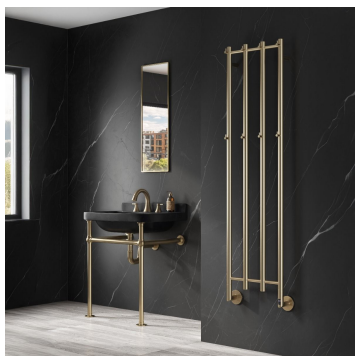

SOLARA

Stainless Steel Towel Radiator

REINA
DESIGNER RADIATOR

brushed brass

gun metal

matt black

polished
stainless steel

REINA
DESIGNER RADIATOR

SOLARA

Stainless Steel Towel Radiator

REINA
DESIGNER RADIATOR

2 Years Guarantee

Material: Stainless Steel

The Solara Electric Radiator is a stunning statement piece, featuring a unique vertical design that combines modern style with functionality. Its carefully crafted bars are perfect for hanging multiple towels, making it both practical and eye-catching. Made from premium stainless steel, the Solara delivers exceptional heat output and operates with simple on/off technology. Measuring 1500mm high and 400mm wide, it's perfectly sized to fit bathrooms or ensembles of all shapes and styles.

SOLARA

Stainless Steel Towel Radiator

REINA
DESIGNER RADIATOR

Available Sizes

1500 x 400

Available Colours

brushed brass

gun metal