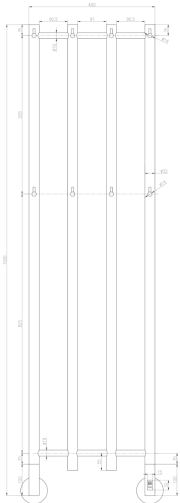

SOLARA

Stainless Steel Towel Radiator

REINA
DESIGNER RADIATOR

2 Years Guarantee

Material: Stainless Steel

The Solara Electric Radiator is a stunning statement piece, featuring a unique vertical design that combines modern style with functionality. Its carefully crafted bars are perfect for hanging multiple towels, making it both practical and eye-catching. Made from premium stainless steel, the Solara delivers exceptional heat output and operates with simple on/off technology. Measuring 1500mm high and 400mm wide, it's perfectly sized to fit bathrooms or ensembles of all shapes and styles.

SOLARA

Stainless Steel Towel Radiator

REINA
DESIGNER RADIATOR

Available Sizes

1500 x 400

Available Colours

brushed brass

gun metal

matt black

polished
stainless steel

SOLARA

Stainless Steel Towel Radiator

REINA
DESIGNER RADIATOR

Dimensions & Technical Data

Height (mm)	Width (mm)	Wall Distance (mm)	Dry Weight	No. Bars	Fuel Type
1500	400	110	-	4	E