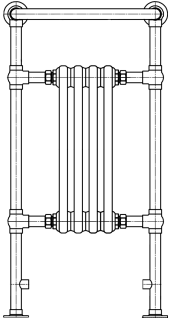

# ALICIA

Mild Steel Towel Rail

**REINA**  
DESIGNER RADIATOR

5 Years Guarantee

Material: Mild Steel

The Reina Alicia Traditional Towel Radiator blends timeless elegance with modern functionality, crafted from high-quality mild steel. Available in chrome or white, its classic design fits seamlessly into any decor, measuring 950mm in height and 475mm in width. With a heat output of 3431 BTU, the Reina Alicia ensures warmth and comfort while enhancing your home's aesthetic appeal.

# ALICIA

Mild Steel Towel Rail

## Available Sizes

950 x 475

## Dimensions & Technical Data

Height (mm)	Width (mm)	Pipe Centres (mm)	Wall to Pipe Centres (mm)	Wall Distance (mm)	Dry Weight	No. Bars	Fuel Type
950	475	330	95	235	-		C

For pipe centre measurement including valves, subtract 90mm