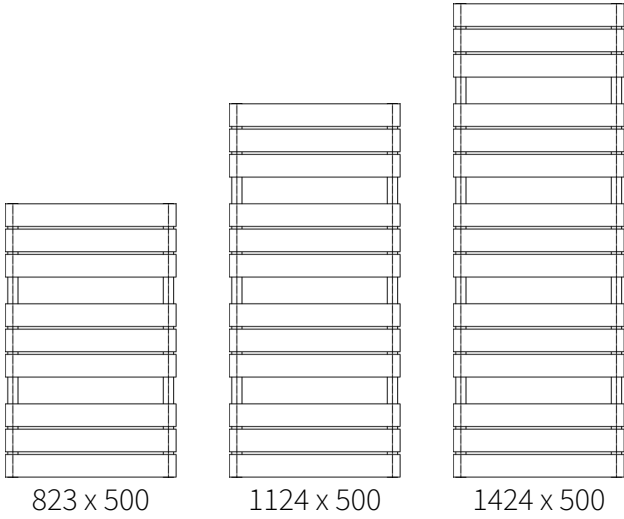

AVOLA

Mild Steel Towel Rail

REINA
DESIGNER RADIATOR

Available Sizes