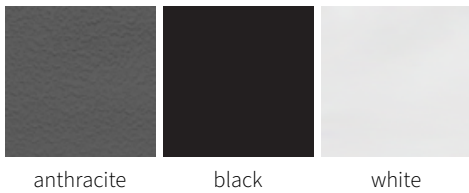

AVOLA

Mild Steel Towel Rail

REINA
DESIGNER RADIATOR

5 Years Guarantee

Material: Mild Steel

The Reina Avola, featuring 12 tubes and 3 gaps, is expertly crafted from superior quality steel with a sleek anthracite finish. Designed for compatibility with central, electric, and dual fuel heating systems, this towel rail meets BS/EN 442 standards and is supported by a 5-year manufacturer guarantee, ensuring both durability and performance.

AVOLA

Mild Steel Towel Rail

REINA
DESIGNER RADIATOR

Available Sizes

Available Colours

AVOLA

Mild Steel Towel Rail

REINA
DESIGNER RADIATOR