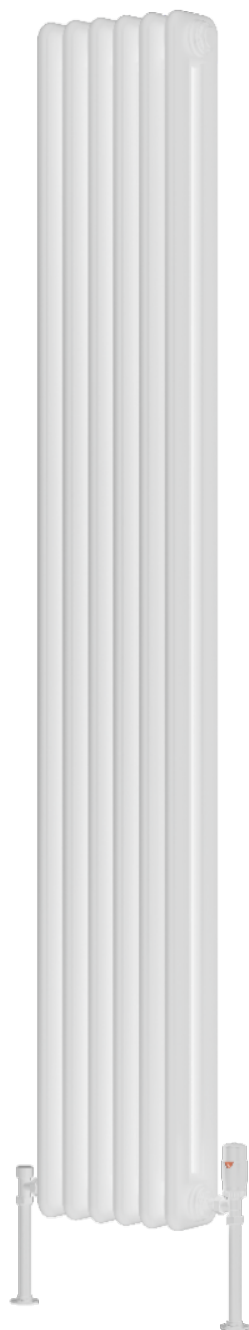

# HEDINGHAM VERTICAL

Mild Steel Radiator

**REINA**  
DESIGNER RADIATOR

white

black

**REINA**  
DESIGNER RADIATOR

# HEDINGHAM VERTICAL

Mild Steel Radiator

**REINA**  
DESIGNER RADIATOR

5 Years Guarantee

Material: Mild Steel

The Reina Hedingham Vertical Radiator boasts a timeless column design, bringing classic elegance to any space. Available in a range of sizes to suit any room, it comes in classic white or bold black, making it a perfect fit for any interior style. Crafted from durable steel and backed by a 5-year guarantee, it delivers both style and reliability. Plus, with next working day availability, you can upgrade your heating in no time.

# HEDINGHAM VERTICAL

Mild Steel Radiator

**REINA**  
DESIGNER RADIATOR

## Available Colours

white

black