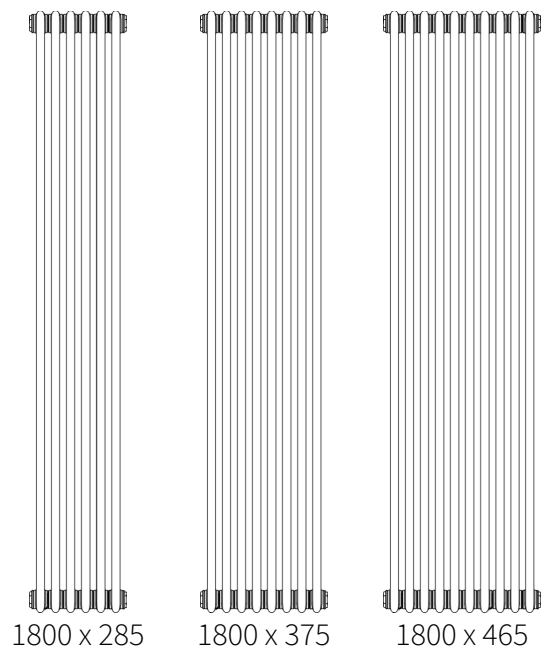

# HEDINGHAM VERTICAL

Mild Steel Radiator

**REINA**  
DESIGNER RADIATOR

5 Years Guarantee

Material: Mild Steel

The Reina Hedingham Vertical Radiator boasts a timeless column design, bringing classic elegance to any space. Available in a range of sizes to suit any room, it comes in classic white or bold black, making it a perfect fit for any interior style. Crafted from durable steel and backed by a 5-year guarantee, it delivers both style and reliability. Plus, with next working day availability, you can upgrade your heating in no time.

## Available Sizes

## Dimensions & Technical Data

Height (mm)	Width (mm)	Pipe Centres (mm)	Wall to Pipe Centres (mm)	Wall Distance (mm)	Dry Weight	No. Bars	Fuel Type
1800	285	285	95	160	38.5kg	6	C
1800	375	375	95	160	50.0kg	8	C
1800	465	465	95	160	61.1kg	10	C