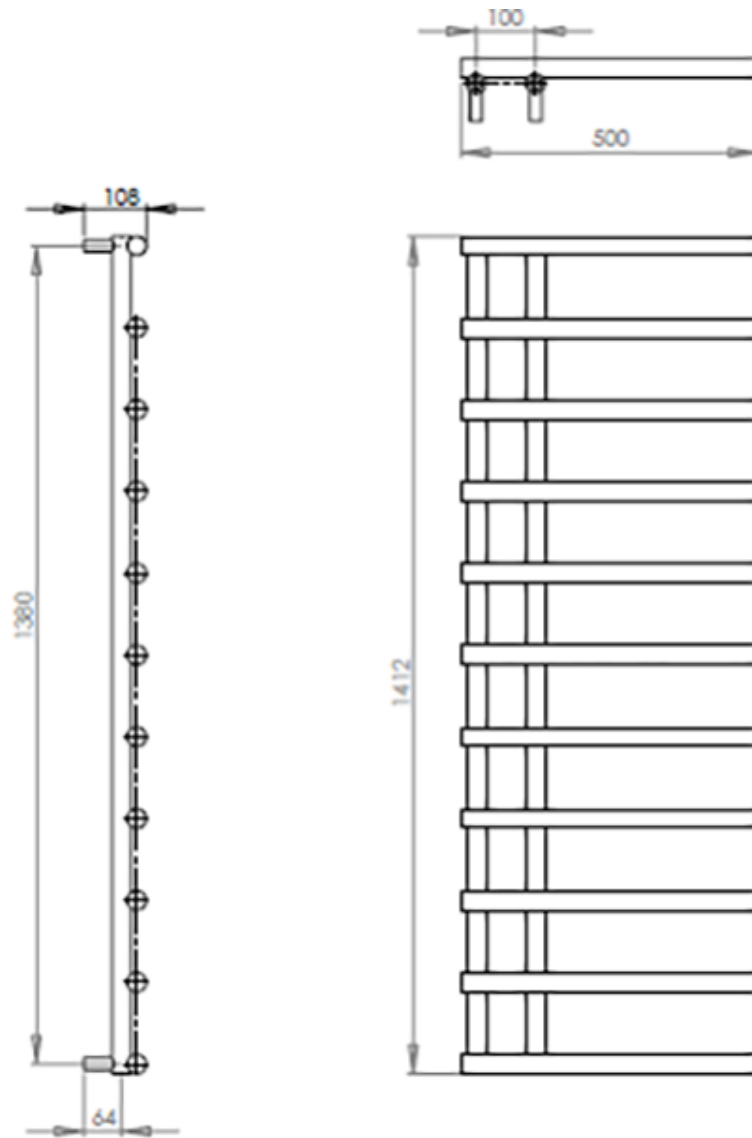

Height (mm)	Width (mm)	Pipe Centres (mm)	Wall to Pipe Centres (mm)	Wall Distance (mm)	Dry Weight	No. Bars	Fuel Type
722	500	100	61-76	110-125	-	6	C/E/D
998	500	100	61-76	110-125	-	8	C/E/D
1412	500	100	61-76	110-125	-	11	C/E/D

C: Central Heating / E: Electric / D: Dual Fuel

MATERA

Mild Steel Towel Rail

722mm HEIGHT x 500mm WIDTH

MATERA

Mild Steel Towel Rail

998mm HEIGHT x 500mm WIDTH

MATERA

Mild Steel Towel Rail

1412mm HEIGHT x 500mm WIDTH

Central Heating Heat Outputs

Model/SKU	Height (mm)	Width (mm)	Colour	Heat Outputs $\Delta T50^{\circ}\text{C}$		Heat Outputs $\Delta T60^{\circ}\text{C}$	
				BTU	Watts	BTU	Watts
RND-MTR5077K	722	500	● Black	1079	316	1381	405
RND-MTR5077G	722	500	● Gun Metal	799	234	1023	300
RND-MTR5077R	722	500	● Brushed Brass	799	234	1023	300
RND-MTR5077	722	500	● Chrome	799	234	1023	300
RND-MTR5099K	998	500	● Black	1455	427	1863	546
RND-MTR5099G	998	500	● Gun Metal	1078	316	1380	405
RND-MTR5099R	998	500	● Brushed Brass	1078	316	1380	405
RND-MTR5099	998	500	● Chrome	1078	316	1380	405
RND-MTR5141K	1412	500	● Black	2020	592	2586	758
RND-MTR5141G	1412	500	● Gun Metal	1497	439	1916	562
RND-MTR5141R	1412	500	● Brushed Brass	1497	439	1916	562
RND-MTR5141	1412	500	● Chrome	1497	439	1916	562