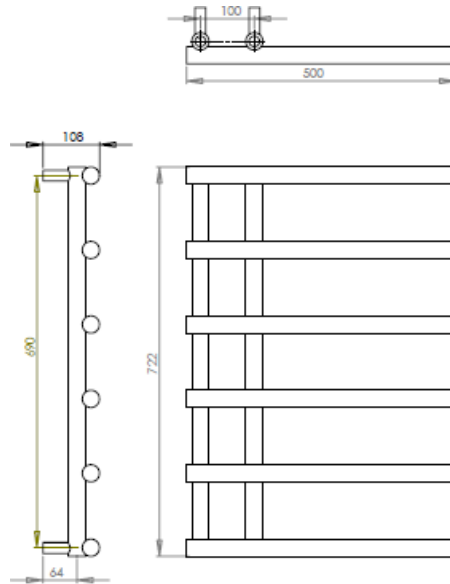

Height (mm)	Width (mm)	Pipe Centres (mm)	Wall to Pipe Centres (mm)	Wall Distance (mm)	Dry Weight	No. Bars	Fuel Type
722	500	100	61-76	110-125	-	6	C/E/D
998	500	100	61-76	110-125	-	8	C/E/D
1412	500	100	61-76	110-125	-	11	C/E/D

C: Central Heating / E: Electric / D: Dual Fuel

MATERA

Mild Steel Towel Rail

722mm HEIGHT x 500mm WIDTH

MATERA

Mild Steel Towel Rail

998mm HEIGHT x 500mm WIDTH

MATERA

Mild Steel Towel Rail

1412mm HEIGHT x 500mm WIDTH

Central Heating Heat Outputs

Model/SKU	Height (mm)	Width (mm)	Colour	Heat Outputs $\Delta T50^{\circ}\text{C}$		Heat Outputs $\Delta T60^{\circ}\text{C}$	
				BTU	Watts	BTU	Watts
RND-MTR5077K	722	500	● Black	1079	316	1381	405
RND-MTR5077G	722	500	● Gun Metal	799	234	1023	300
RND-MTR5077R	722	500	● Brushed Brass	799	234	1023	300
RND-MTR5077	722	500	● Chrome	799	234	1023	300
RND-MTR5099K	998	500	● Black	1455	427	1863	546
RND-MTR5099G	998	500	● Gun Metal	1078	316	1380	405
RND-MTR5099R	998	500	● Brushed Brass	1078	316	1380	405
RND-MTR5099	998	500	● Chrome	1078	316	1380	405
RND-MTR5141K	1412	500	● Black	2020	592	2586	758
RND-MTR5141G	1412	500	● Gun Metal	1497	439	1916	562
RND-MTR5141R	1412	500	● Brushed Brass	1497	439	1916	562
RND-MTR5141	1412	500	● Chrome	1497	439	1916	562