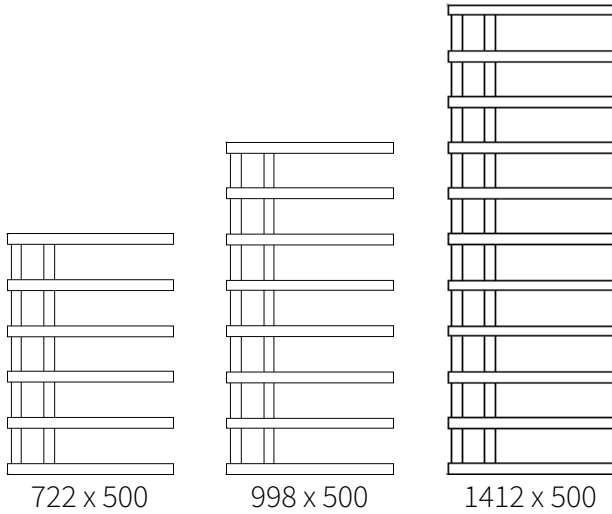

MATERA

Mild Steel Towel Rail

REINA

DESIGNER RADIATOR

5 Years Guarantee

Material: Mild Steel

The Matora Modern Offset Ladder Towel Radiator boasts horizontal rounded tubes and a reversible design for adaptable installation. Made from sturdy steel, it promises long-lasting durability. With a wide range of finishes and exceptional heat performance, it comes with a 5-year warranty, making it a fashionable and efficient addition to any bathroom setting.

MATERA

Mild Steel Towel Rail

Available Sizes

Available Colours

MATERA

Mild Steel Towel Rail

REINA
DESIGNER RADIATOR

Dimensions & Technical Data

Height (mm)	Width (mm)	Pipe Centres (mm)	Wall to Pipe Centres (mm)	Wall Distance (mm)	Dry Weight	No. Bars	Fuel Type
722	500	100	61-76	110-125	-	6	C/E/D
998	500	100	61-76	110-125	-	8	C/E/D
1412	500	100	61-76	110-125	-	11	C/E/D

Mild Steel Towel Rail

1412mm HEIGHT x 500mm WIDTH

Central Heating Heat Outputs

Model/SKU	Height (mm)	Width (mm)	Colour	Heat Outputs $\Delta T50^{\circ}\text{C}$		Heat Outputs $\Delta T60^{\circ}\text{C}$	
				BTU	Watts	BTU	Watts
RND-MTR5077K	722	500	● Black	1079	316	1381	405
RND-MTR5077G	722	500	● Gun Metal	799	234	1023	300
RND-MTR5077R	722	500	● Brushed Brass	799	234	1023	300
RND-MTR5077	722	500	● Chrome	799	234	1023	300
RND-MTR5099K	998	500	● Black	1455	427	1863	546
RND-MTR5099G	998	500	● Gun Metal	1078	316	1380	405
RND-MTR5099R	998	500	● Brushed Brass	1078	316	1380	405
RND-MTR5099	998	500	● Chrome	1078	316	1380	405
RND-MTR5141K	1412	500	● Black	2020	592	2586	758
RND-MTR5141G	1412	500	● Gun Metal	1497	439	1916	562
RND-MTR5141R	1412	500	● Brushed Brass	1497	439	1916	562
RND-MTR5141	1412	500	● Chrome	1497	439	1916	562