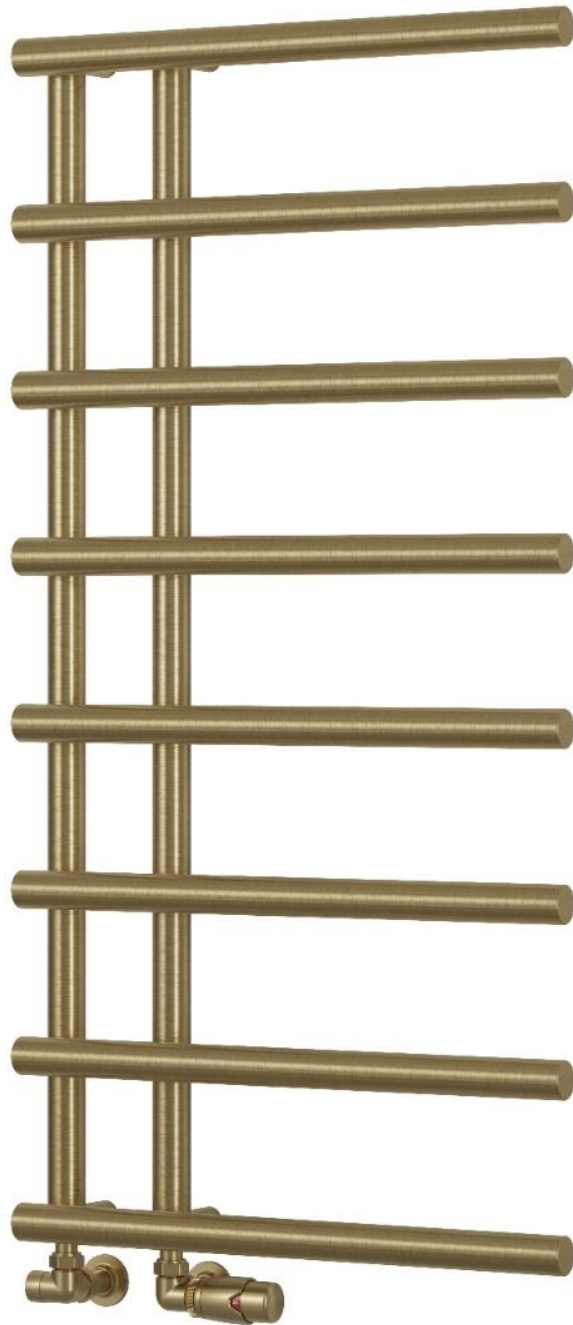

MATERA

Mild Steel Towel Rail

REINA
DESIGNER RADIATOR

black

gun metal

brushed brass

chrome

REINA
DESIGNER RADIATOR

MATERA

Mild Steel Towel Rail

REINA

DESIGNER RADIATOR

5 Years Guarantee

Material: Mild Steel

The Matora Modern Offset Ladder Towel Radiator boasts horizontal rounded tubes and a reversible design for adaptable installation. Made from sturdy steel, it promises long-lasting durability. With a wide range of finishes and exceptional heat performance, it comes with a 5-year warranty, making it a fashionable and efficient addition to any bathroom setting.

MATERA

Mild Steel Towel Rail

Available Sizes

Available Colours

MATERA

Mild Steel Towel Rail

REINA
DESIGNER RADIATOR

Dimensions & Technical Data

C: Central Heating / E: Electric / D: Dual Fuel

MATERA

Mild Steel Towel Rail

722mm HEIGHT x 500mm WIDTH

MATERA

Mild Steel Towel Rail

998mm HEIGHT x 500mm WIDTH

MATERA