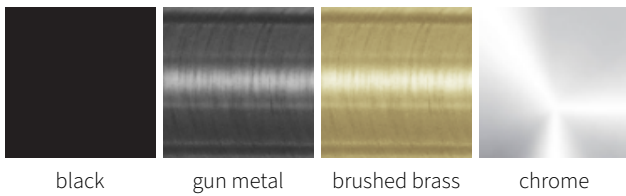

MATERA

Mild Steel Towel Rail

REINA

DESIGNER RADIATOR

5 Years Guarantee

Material: Mild Steel

The Matora Modern Offset Ladder Towel Radiator boasts horizontal rounded tubes and a reversible design for adaptable installation. Made from sturdy steel, it promises long-lasting durability. With a wide range of finishes and exceptional heat performance, it comes with a 5-year warranty, making it a fashionable and efficient addition to any bathroom setting.

MATERA

Mild Steel Towel Rail

Available Sizes

Available Colours

MATERA

Mild Steel Towel Rail

REINA
DESIGNER RADIATOR

Dimensions & Technical Data