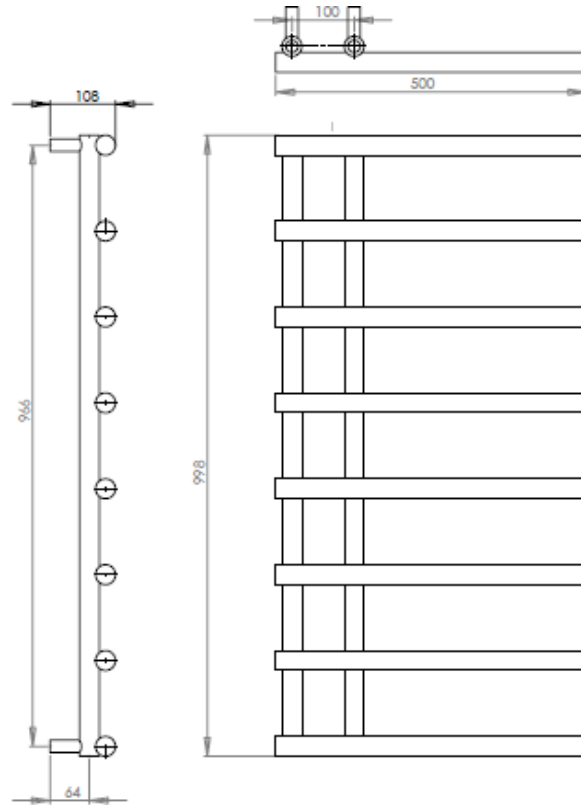

Height (mm)	Width (mm)	Pipe Centres (mm)	Wall to Pipe Centres (mm)	Wall Distance (mm)	Dry Weight	No. Bars	Fuel Type
722	500	100	61-76	110-125	-	6	C/E/D
998	500	100	61-76	110-125	-	8	C/E/D
1412	500	100	61-76	110-125	-	11	C/E/D

C: Central Heating / E: Electric / D: Dual Fuel

MATERA

Mild Steel Towel Rail

722mm HEIGHT x 500mm WIDTH

MATERA

Mild Steel Towel Rail

998mm HEIGHT x 500mm WIDTH

MATERA

Mild Steel Towel Rail

1412mm HEIGHT x 500mm WIDTH

Central Heating Heat Outputs

Model/SKU	Height (mm)	Width (mm)	Colour	Heat Outputs $\Delta T50^{\circ}\text{C}$		Heat Outputs $\Delta T60^{\circ}\text{C}$	
				BTU	Watts	BTU	Watts
RND-MTR5077K	722	500	● Black	1079	316	1381	405
RND-MTR5077G	722	500	● Gun Metal	799	234	1023	300
RND-MTR5077R	722	500	● Brushed Brass	799	234	1023	300
RND-MTR5077	722	500	● Chrome	799	234	1023	300
RND-MTR5099K	998	500	● Black	1455	427	1863	546
RND-MTR5099G	998	500	● Gun Metal	1078	316	1380	405
RND-MTR5099R	998	500	● Brushed Brass	1078	316	1380	405
RND-MTR5099	998	500	● Chrome	1078	316	1380	405
RND-MTR5141K	1412	500	● Black	2020	592	2586	758
RND-MTR5141G	1412	500	● Gun Metal	1497	439	1916	562
RND-MTR5141R	1412	500	● Brushed Brass	1497	439	1916	562
RND-MTR5141	1412	500	● Chrome	1497	439	1916	562