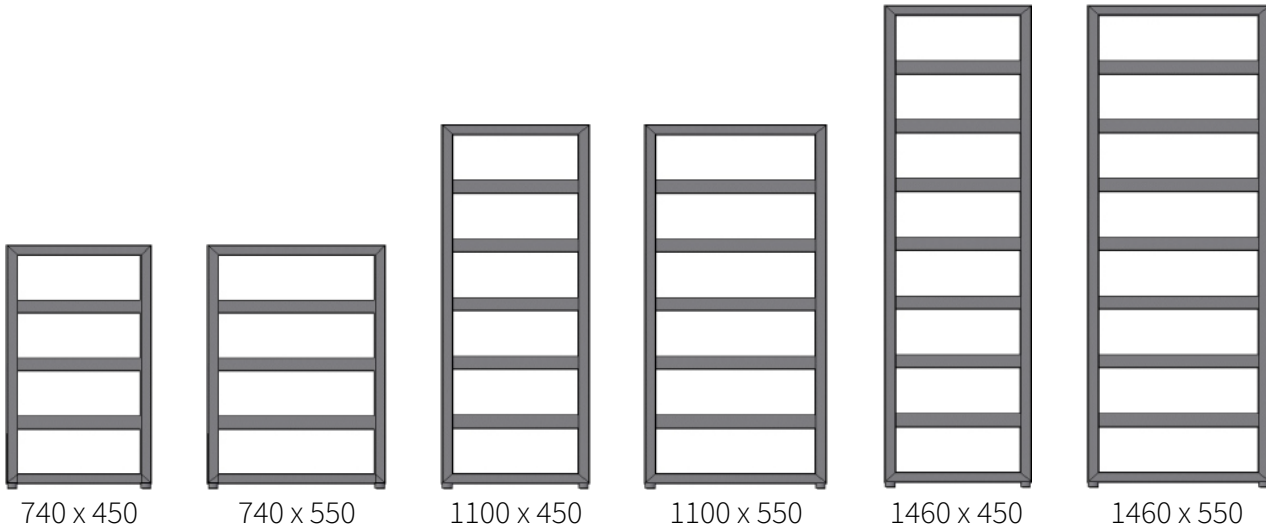

Mild Steel Towel Rail

REINA

DESIGNER RADIATOR

5 Years Guarantee

Material: Mild Steel

The Rezzo Modern Ladder Towel Radiator showcases a stylish square tubed design and is constructed from durable steel, ensuring superb heat output. Available in black or chrome finishes, it comes with a 5-year guarantee, making it a reliable and elegant choice for any bathroom.

Available Sizes

Available Colours

chrome

black

Dimensions & Technical Data

Height (mm)	Width (mm)	Pipe Centres (mm)	Wall to Pipe Centres (mm)	Wall Distance (mm)	Dry Weight	No. Bars	Fuel Type
740	450	420	65-80	80-95	-	5	C/E/D
740	550	520	65-80	80-95	-	5	C/E/D
1100	450	420	65-80	80-95	-	7	C/E/D
1100	550	520	65-80	80-95	-	7	C/E/D
1460	450	420	65-80	80-95	-	9	C/E/D
1460	550	520	65-80	80-95	-	9	C/E/D

C: Central Heating / E: Electric / D: Dual Fuel

Central Heating Heat Outputs

Model/SKU	Height (mm)	Width (mm)	Colour	Heat Outputs $\Delta T50^{\circ}\text{C}$		Heat Outputs $\Delta T60^{\circ}\text{C}$	
				BTU	Watts	BTU	Watts
RND-REZ074045	740	450	☁ Chrome	577	169	738	216
RND-REZ074045K	740	450	● Black	824	242	1055	309
RND-REZ074055	740	550	☁ Chrome	614	180	786	230
RND-REZ074055K	740	550	● Black	891	261	1140	334
RND-REZ110045	1100	450	☁ Chrome	813	238	1041	305
RND-REZ110045K	1100	450	● Black	1163	341	1489	437
RND-REZ110055	1100	550	☁ Chrome	866	254	1108	325
RND-REZ110055K	1100	550	● Black	1255	368	1607	471
RND-REZ146045	1460	450	☁ Chrome	1057	310	1353	397
RND-REZ146045K	1460	450	● Black	1511	443	1934	567
RND-REZ146055	1460	550	☁ Chrome	1126	330	1441	423
RND-REZ146055K	1460	550	● Black	1632	479	2089	613