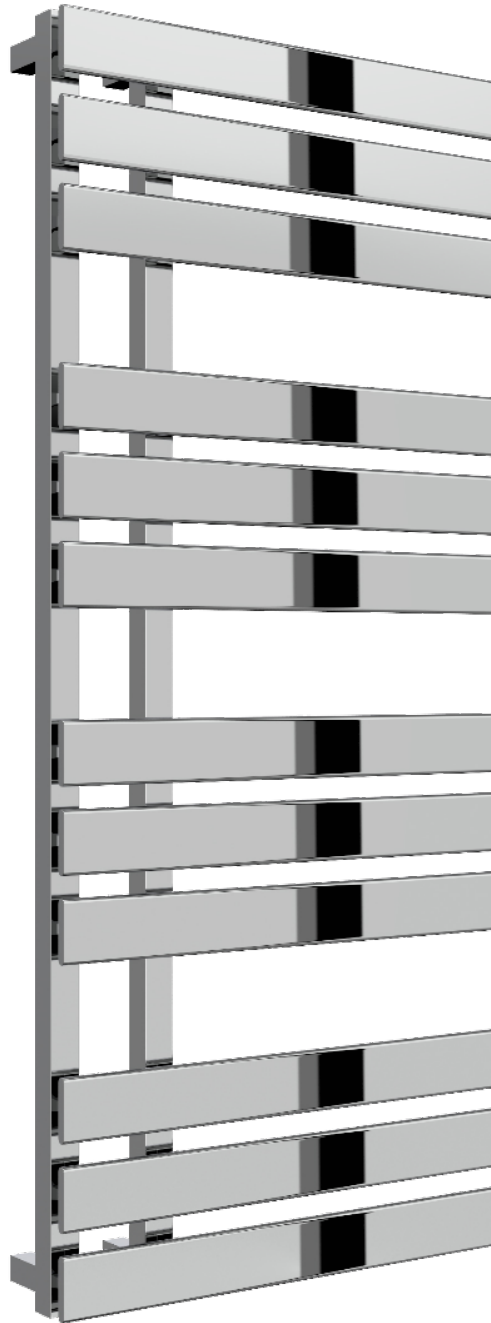

SESIA

Mild Steel Towel Rail

REINA

DESIGNER RADIATOR

chrome

REINA
DESIGNER RADIATOR

SESIA

Mild Steel Towel Rail

REINA
DESIGNER RADIATOR

5 Years Guarantee

Material: Mild Steel

The Sesia Modern Offset Ladder Towel Radiator boasts a versatile reversible design that allows for left or right-handed installation, featuring sleek horizontal flat sections crafted from durable steel. Its stunning chrome finish not only enhances aesthetics but also ensures superb heat output, making it an efficient heating solution. Backed by a 5-year guarantee, the Sesia combines style and functionality, elevating your bathroom experience with its contemporary charm.

SESIA

Mild Steel Towel Rail

REINA
DESIGNER RADIATOR

Available Sizes

860 x 500

1180 x 500

1500 x 500

Available Colours

chrome

Dimensions & Technical Data

Height (mm)	Width (mm)	Pipe Centres (mm)	Wall to Pipe Centres (mm)	Wall Distance (mm)	Dry Weight	No. Bars	Fuel Type
860	500	100	65-80	85-100	-	9	C/E/D
1180	500	100	65-80	85-100	-	12	C/E/D
1500	500	100	65-80	85-100	-	15	C/E/D