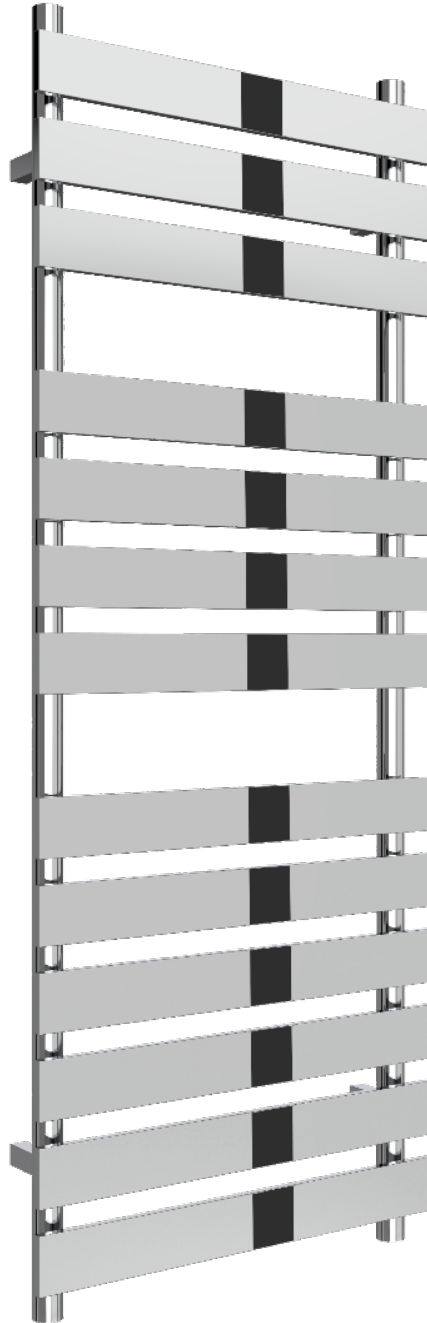

TRENTO

Mild Steel Towel Rail

REINA
DESIGNER RADIATOR

chrome

REINA
DESIGNER RADIATOR

TRENTO

Mild Steel Towel Rail

REINA
DESIGNER RADIATOR

5 Years Guarantee

Material: Mild Steel

The Reina Trento Towel Radiator combines modern style and practicality with durable mild steel construction and a chic chrome finish. Available in heights from 950mm to 1300mm and a width of 500mm, it delivers efficient heating with outputs of 2337 BTU to 3357 BTU. Elevate your space with the Reina Trento, where elegance meets warmth.

TRENTO

Mild Steel Towel Rail

REINA
DESIGNER RADIATOR

Available Sizes

950 x 500

1300 x 500

Available Colours

chrome

TRENTO

Mild Steel Towel Rail

REINA
DESIGNER RADIATOR

Dimensions & Technical Data

Height (mm)	Width (mm)	Pipe Centres (mm)	Wall to Pipe Centres (mm)	Wall Distance (mm)	Dry Weight	No. Bars	Fuel Type
950	500	440	65-80	85-100	-	9	C/E/D
1300	500	440	65-80	85-100	-	13	C/E/D