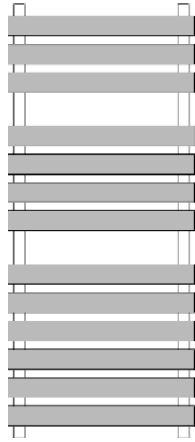

5 Years Guarantee

Material: Mild Steel

The Reina Trento Towel Radiator combines modern style and practicality with durable mild steel construction and a chic chrome finish. Available in heights from 950mm to 1300mm and a width of 500mm, it delivers efficient heating with outputs of 2337 BTU to 3357 BTU. Elevate your space with the Reina Trento, where elegance meets warmth.

TRENTO

Mild Steel Towel Rail

REINA
DESIGNER RADIATOR

Available Sizes

950 x 500

1300 x 500

Available Colours

chrome

TRENTO

Mild Steel Towel Rail

REINA
DESIGNER RADIATOR

Dimensions & Technical Data

Height (mm)	Width (mm)	Pipe Centres (mm)	Wall to Pipe Centres (mm)	Wall Distance (mm)	Dry Weight	No. Bars	Fuel Type
950	500	440	65-80	85-100	-	9	C/E/D
1300	500	440	65-80	85-100	-	13	C/E/D