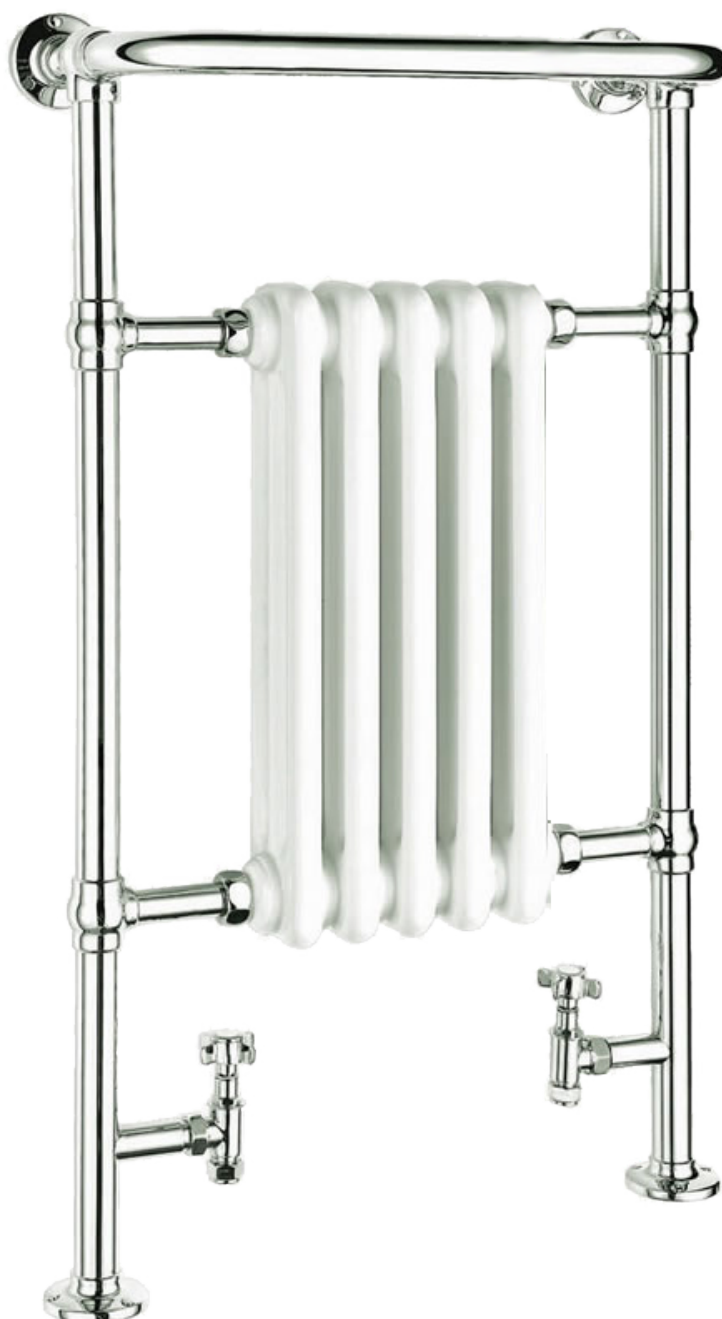

VICTORIA

Mild Steel Towel Rail

REINA
DESIGNER RADIATOR

white

REINA
DESIGNER RADIATOR

VICTORIA

Mild Steel Towel Rail

REINA

DESIGNER RADIATOR

5 Years Guarantee

Material: Mild Steel

The Reina Victoria Towel Radiator combines a classic column design with modern materials for a timeless look. Available in chrome or white finishes, its compact form offers superb heat output and durability, supplied with a 5-year guarantee, making it a stylish and efficient choice for any space.

VICTORIA

Mild Steel Towel Rail

REINA
DESIGNER RADIATOR

Available Sizes

960 x 675

Available Colours

white

VICTORIA

For pipe centre measurement including valves, subtract 90mm

C: Central Heating / E: Electric / D: Dual Fuel

VICTORIA

Mild Steel Towel Rail

REINA
DESIGNER RADIATOR

Central Heating Heat Outputs

| Model/SKU | Height (mm) | Width (mm) | Colour | Heat Outputs $\Delta T 50^{\circ}\text{C}$ | | Heat Outputs $\Delta T 60^{\circ}\text{C}$ | |
|-----------|-------------|------------|---------|--|-------|--|-------|
| | | | | BTU | Watts | BTU | Watts |
| RND-VIC01 | 960 | 675 | ● White | 3491 | 1024 | 4469 | 1311 |