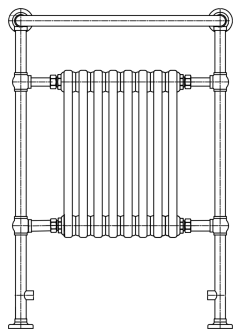

DESIGNER RADIATOR

5 Years Guarantee

Material: Mild Steel

The Reina Victoria Towel Radiator combines a classic column design with modern materials for a timeless look. Available in chrome or white finishes, its compact form offers superb heat output and durability, supplied with a 5-year guarantee, making it a stylish and efficient choice for any space.

VICTORIA

Mild Steel Towel Rail

REINA
DESIGNER RADIATOR

Available Sizes

960 x 675

Available Colours

white

VICTORIA

Mild Steel Towel Rail

REINA
DESIGNER RADIATOR

Dimensions & Technical Data

| Height (mm) | Width (mm) | Pipe Centres (mm) | Wall to Pipe Centres (mm) | Wall Distance (mm) | Dry Weight | No. Bars | Fuel Type |
|-------------|------------|-------------------|---------------------------|--------------------|------------|----------|-----------|
| 960 | 675 | 528 | 105 | 230 | - | | C/E/D |

For pipe centre measurement including valves, subtract 90mm

C: Central Heating / E: Electric / D: Dual Fuel

VICTORIA

Mild Steel Towel Rail

REINA
DESIGNER RADIATOR

Central Heating Heat Outputs

| Model/SKU | Height (mm) | Width (mm) | Colour | Heat Outputs $\Delta T 50^{\circ}\text{C}$ | | Heat Outputs $\Delta T 60^{\circ}\text{C}$ | |
|-----------|-------------|------------|---------|--|-------|--|-------|
| | | | | BTU | Watts | BTU | Watts |
| RND-VIC01 | 960 | 675 | ● White | 3491 | 1024 | 4469 | 1311 |