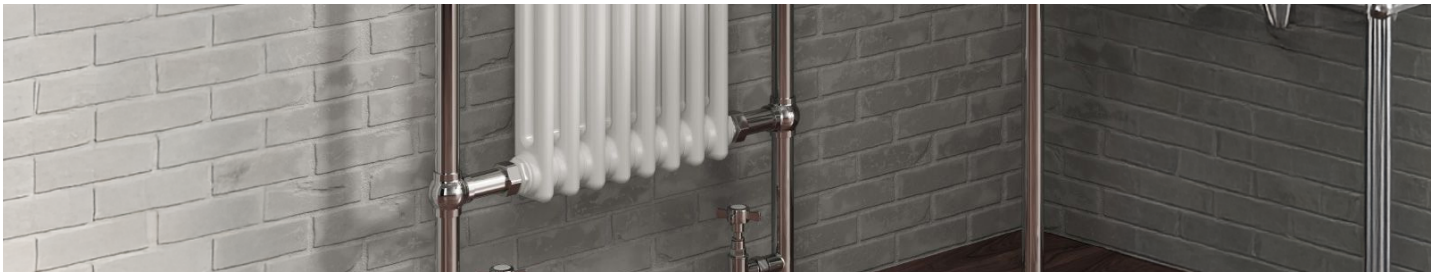

VICTORIA

Mild Steel Towel Rail

REINA
DESIGNER RADIATOR

white

REINA
DESIGNER RADIATOR

VICTORIA

Mild Steel Towel Rail

REINA

DESIGNER RADIATOR

5 Years Guarantee

Material: Mild Steel

The Reina Victoria Towel Radiator combines a classic column design with modern materials for a timeless look. Available in chrome or white finishes, its compact form offers superb heat output and durability, supplied with a 5-year guarantee, making it a stylish and efficient choice for any space.

VICTORIA

Mild Steel Towel Rail

REINA
DESIGNER RADIATOR

Available Sizes

960 x 675

Available Colours

white

VICTORIA