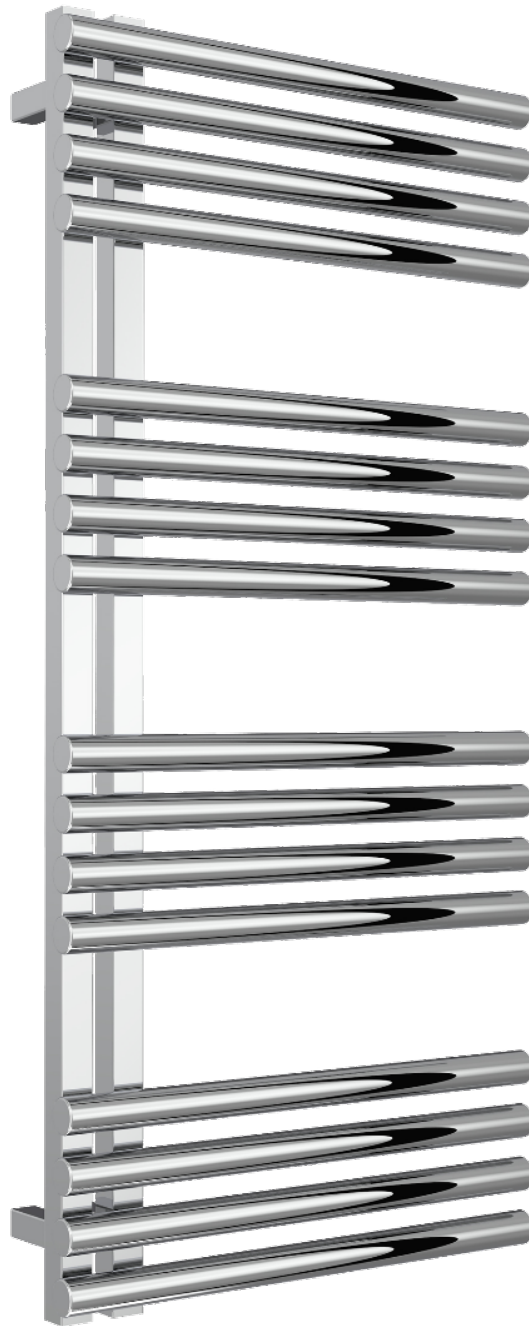

# ADORA

Stainless Steel Towel Rail

**REINA**  
DESIGNER RADIATOR

polished  
stainless steel

**REINA**  
DESIGNER RADIATOR

# ADORA

Stainless Steel Towel Rail

**REINA**  
DESIGNER RADIATOR

25 Years Guarantee

Material: Stainless Steel

The Reina Adora Towel Radiator seamlessly combines sophistication and functionality, crafted from premium stainless steel with a polished finish that exudes elegance. Available in heights of 800mm and 1106mm and a width of 500mm, it enhances both contemporary and traditional interiors. With impressive heat output ranging from 2723 BTU to 3632 BTU, it ensures efficient warmth for towels and your space alike.

# ADORA

Stainless Steel Towel Rail

**REINA**  
DESIGNER RADIATOR

## Available Sizes

800 x 500

1106 x 500