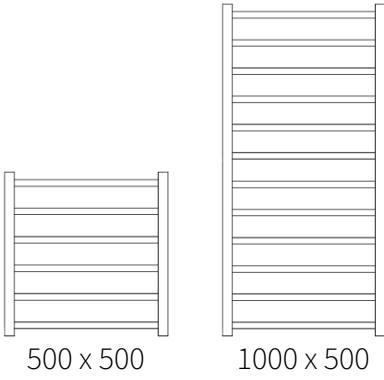

ARDEN

Stainless Steel Towel Rail

REINA
DESIGNER RADIATOR

Available Sizes

Available Colours

ARDEN

Stainless Steel Towel Rail

REINA
DESIGNER RADIATOR

Dimensions & Technical Data

Height (mm)	Width (mm)	Pipe Centres (mm)	Wall to Pipe Centres (mm)	Wall Distance (mm)	Dry Weight	No. Bars	Fuel Type
500	500	470	65-80	80-95	-	6	C/E/D
1000	500	470	65-80	80-95	-	12	C/E/D

C: Central Heating / E: Electric / D: Dual Fuel