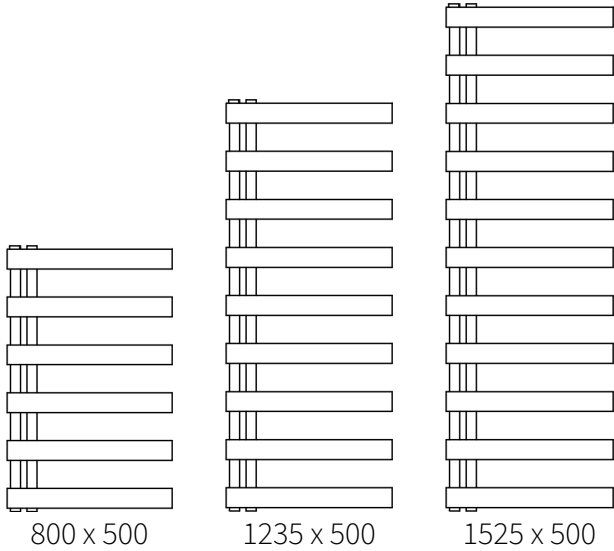

# CAPELLI

Stainless Steel Towel Rail

**REINA**  
DESIGNER RADIATOR

25 Years Guarantee

Material: Stainless Steel

The Reina Capelli Towel Radiator combines modern elegance with practical functionality, featuring a polished stainless steel finish and a reversible design with horizontal square tubes. Available in heights from 800mm to 1525mm and a width of 500mm, it offers superb heat output (1320 BTU to 2466 BTU) and comes with a 25-year guarantee, making it a stylish and reliable addition to any bathroom or living space.

## Available Sizes

### Dimensions & Technical Data

Height (mm)	Width (mm)	Pipe Centres (mm)	Wall to Pipe Centres (mm)	Wall Distance (mm)	Dry Weight	No. Bars	Fuel Type
800	500	50	65-80	90-105	-	6	C/E/D
1235	500	50	65-80	90-105	-	9	C/E/D
1525	500	50	65-80	90-105	-	11	C/E/D