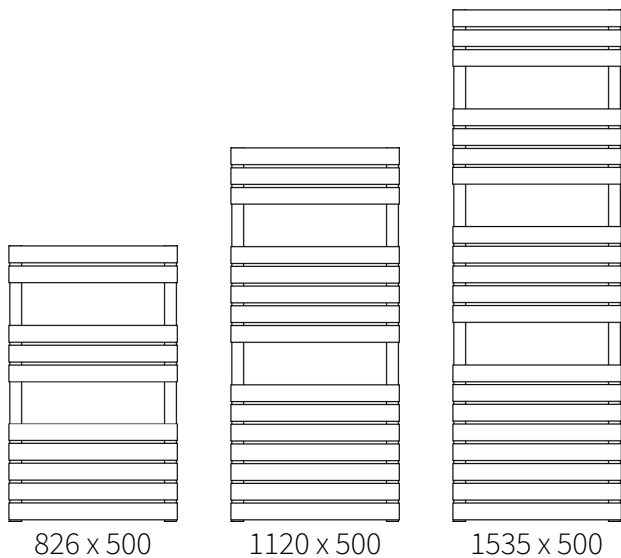

# HELIN

Stainless Steel Towel Rail

**REINA**  
DESIGNER RADIATOR

25 Years Guarantee

Material: Stainless Steel

The Reina Helin Towel Radiator combines elegance and durability with its sleek stainless steel construction and polished finish. With a unique design, it fits seamlessly into any space, available in heights from 826mm to 1535mm and a width of 500mm. Offering impressive heat outputs between 3045 BTU and 3688 BTU, the Reina Helin ensures efficient warmth while serving as a stylish statement piece in your home.

## Available Sizes

826 x 500

1120 x 500

1535 x 500

## Dimensions & Technical Data

| Height (mm) | Width (mm) | Pipe Centres (mm) | Wall to Pipe Centres (mm) | Wall Distance (mm) | Dry Weight | No. Bars | Fuel Type |
|-------------|------------|-------------------|---------------------------|--------------------|------------|----------|-----------|
| 826         | 500        | 460               | 63-78                     | 103-118            | -          | 10       | C/E/D     |
| 1120        | 500        | 460               | 63-78                     | 103-118            | -          | 15       | C/E/D     |
| 1535        | 500        | 460               | 63-78                     | 103-118            | -          | 20       | C/E/D     |