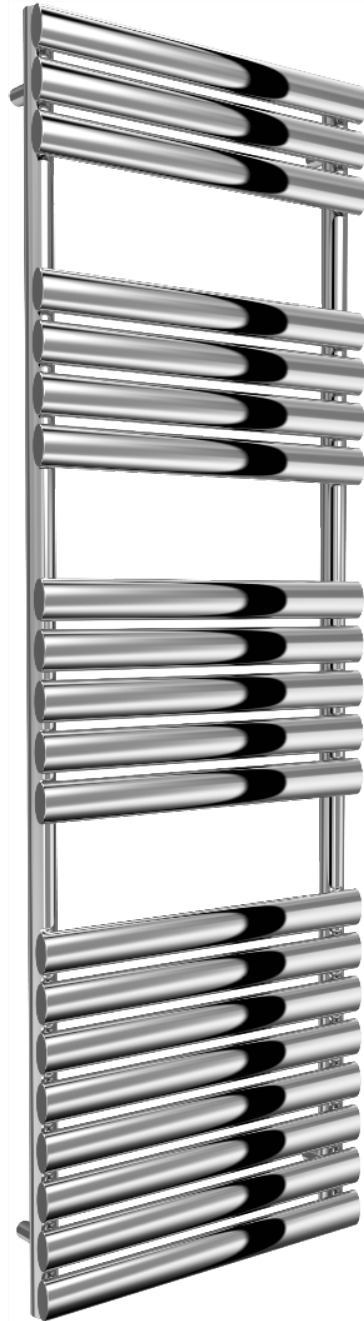

# HELIN

Stainless Steel Towel Rail

**REINA**  
DESIGNER RADIATOR

polished  
stainless steel

**REINA**  
DESIGNER RADIATOR

# HELIN

Stainless Steel Towel Rail

**REINA**  
DESIGNER RADIATOR

25 Years Guarantee

Material: Stainless Steel

The Reina Helin Towel Radiator combines elegance and durability with its sleek stainless steel construction and polished finish. With a unique design, it fits seamlessly into any space, available in heights from 826mm to 1535mm and a width of 500mm. Offering impressive heat outputs between 3045 BTU and 3688 BTU, the Reina Helin ensures efficient warmth while serving as a stylish statement piece in your home.

# HELIN

Stainless Steel Towel Rail

**REINA**  
DESIGNER RADIATOR

## Available Sizes

826 x 500

1120 x 500

1535 x 500